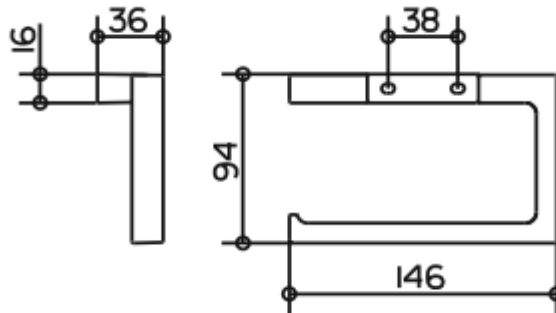

SPECIFICATION SHEET - bathroom accessories

BRAND:	KEUCO	Product Photo:
ORIGIN:	Germany	
SERIES:	ED11	
PRODUCT DESCRIPTION:	Roll paper holder	
MODEL No.	11162 010000	
FINISH/COLOUR:	Chrome-plated	
DIMENSIONS:	36mm x 146mm x 94mm	
OPTIONAL MATCHING PARTS:		

Technical Informations:

REMINDER:	Do not use cleaners containing abrasive cleansers, ammonia, bleach, acids, waxes, alcohol, solvents or other products not recommended for chrome.
	All information is for reference only, installation shall always be based on the actual product delivered.