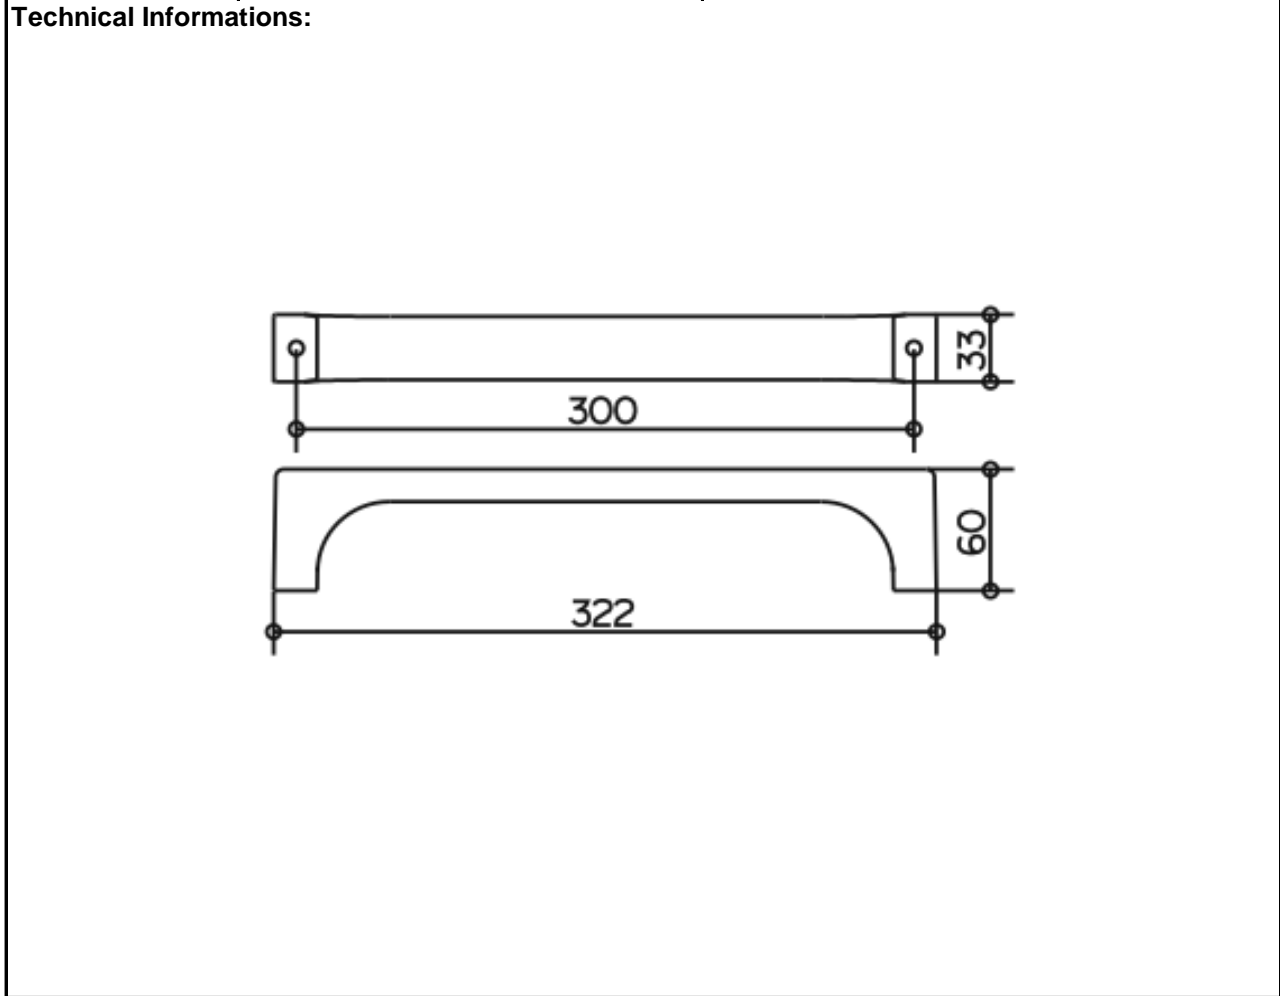

**SPECIFICATION SHEET - bathroom accessories**

<b>BRAND:</b>	<b>KEUCO</b>	<b>Product Photo:</b>  
<b>ORIGIN:</b>	Germany	
<b>SERIES:</b>	ED11	
<b>PRODUCT DESCRIPTION:</b>	Towel rail / grab bar 300mm	
<b>MODEL No.</b>	11107 010000	
<b>FINISH/COLOUR:</b>	Chrome-plated	
<b>DIMENSIONS:</b>	322mm x 60mm x 33mm	
<b>OPTIONAL MATCHING PARTS:</b>		