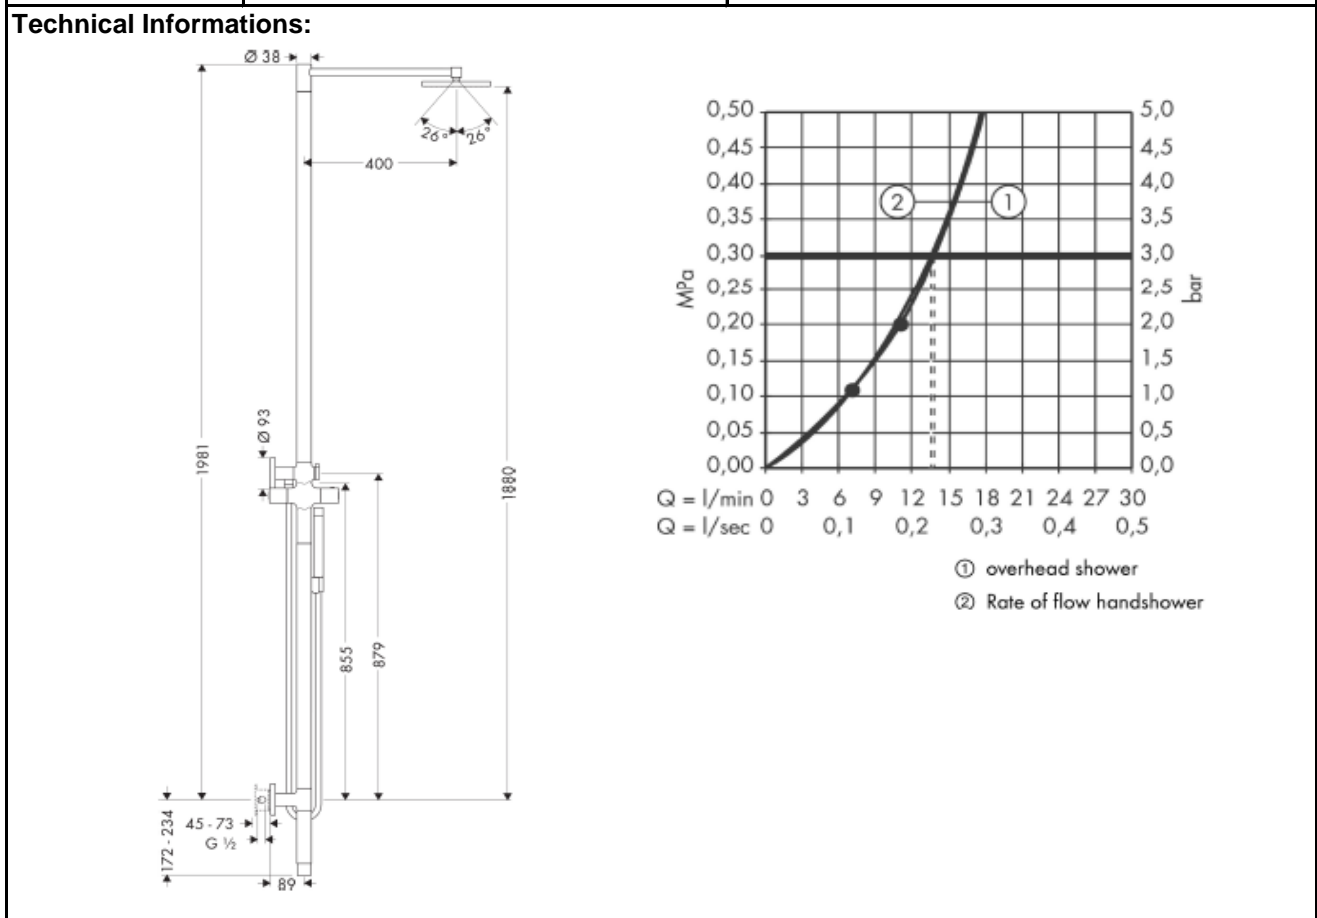

SPECIFICATION SHEET - fittings

BRAND:	AXOR[®]	Product Photo: 
ORIGIN:	Germany	
SERIES:	PHILIPPE STARCK	
PRODUCT DESCRIPTION:	Finish set for thermostatic column • flow rate overhead shower: 13.6 l/min • flow rate handshower: 13.4 l/min	
MODEL No.	10912.000	
FINISH/COLOUR:	Chrome-plated	
DIMENSIONS:	1981mm height 400mm shower projection	
OPTIONAL MATCHING PARTS:		