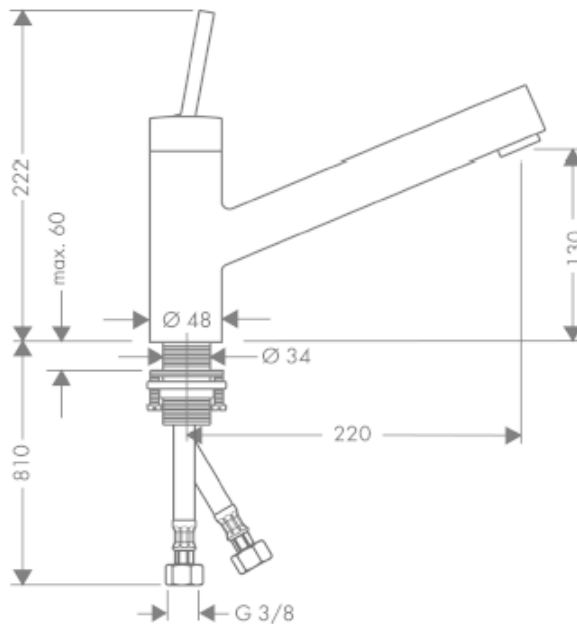

SPECIFICATION SHEET - fittings

BRAND:	hansgrohe	Product Photo:
ORIGIN:	Germany	
SERIES:	Sink Mixers	
PRODUCT DESCRIPTION:	Allegra Starck single lever kitchen mixer • Flow rate: 12 l./min. at 3 bar • Flow pressure; 1~5 bar (15~70 psi)	
MODEL No.	10801 000	
FINISH/COLOUR:	Chrome-plated	
DIMENSIONS:	222mm height 220mm spout projection	
OPTIONAL MATCHING PARTS:	2x angle valve 1/2"x3/8"	

Technical Informations: Suitable for continous flow water heater

REMINDER:	Pipe flushing must be done before faucets are installed. Failure to do so voids the warranty. Do not use cleaners containing abrasive cleansers, ammonia, bleach, acids, waxes, alcohol, solvents or other products not recommended for chrome. All information is for reference only, installation shall always be based on the actual product delivered.