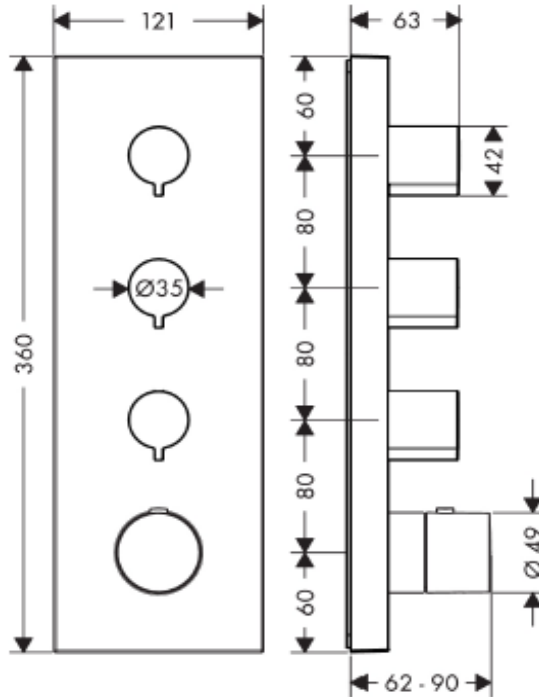

SPECIFICATION SHEET - fittings

BRAND:	AXOR®	Product Photo:
ORIGIN:	Germany	
SERIES:	Starck X Shower Collection	
PRODUCT DESCRIPTION:	Thermostat +3 shut-off module finish set -combination of T42 Highflow thermostat with 3 shut-off valves	
MODEL No.	10751.000	
FINISH/COLOUR:	Chrome-plated	
DIMENSIONS:	63mm L x 121mm W x 360mm H	
OPTIONAL MATCHING PARTS:		

Technical Informations:

REMINDER:	Pipe flushing must be done before faucets are installed. Failure to do so voids the warranty.
	Do not use cleaners containing abrasive cleansers, ammonia, bleach, acids, waxes, alcohol, solvents or other products not recommended for chrome.
	All information is for reference only, installation shall always be based on the actual product delivered.