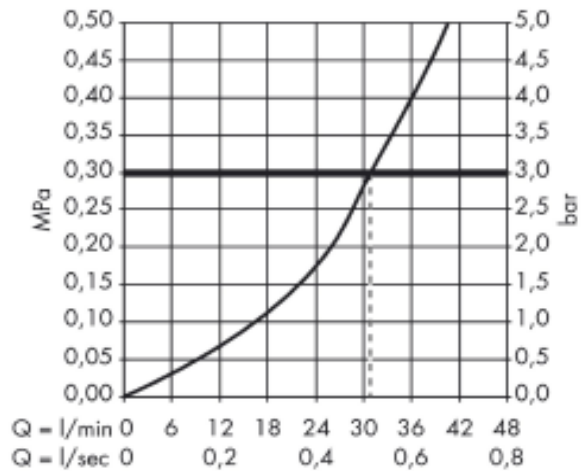

Technical Informations:

REMINDER:	Pipe flushing must be done before faucets are installed. Failure to do so voids the warranty.
	Do not use cleaners containing abrasive cleansers, ammonia, bleach, acids, waxes, alcohol, solvents or other products not recommended for chrome.
	All information is for reference only, installation shall always be based on the actual product delivered.