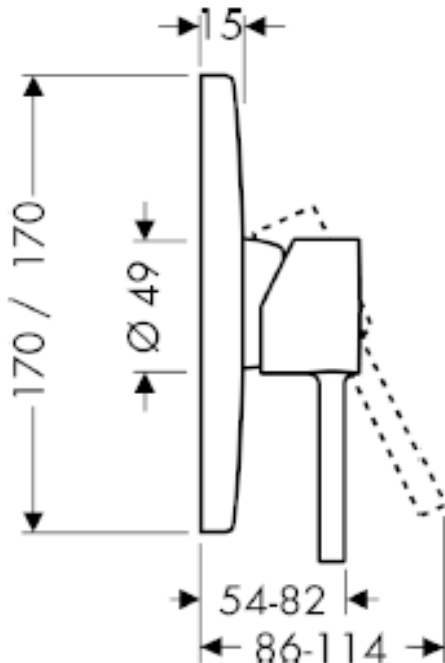

Technical Informations:

REMINDER:	Pipe flushing must be done before faucets are installed. Failure to do so voids the warranty.
	Do not use cleaners containing abrasive cleansers, ammonia, bleach, acids, waxes, alcohol, solvents or other products not recommended for chrome.
	All information is for reference only, installation shall always be based on the actual product delivered.