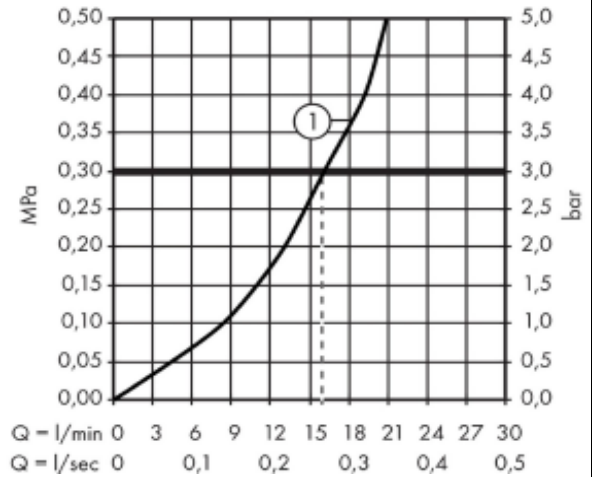

Technical Informations:

REMINDER:	Pipe flushing must be done before faucets are installed. Failure to do so voids the warranty.
	Do not use cleaners containing abrasive cleansers, ammonia, bleach, acids, waxes, alcohol, solvents or other products not recommended for chrome.
	All information is for reference only, installation shall always be based on the actual product delivered.