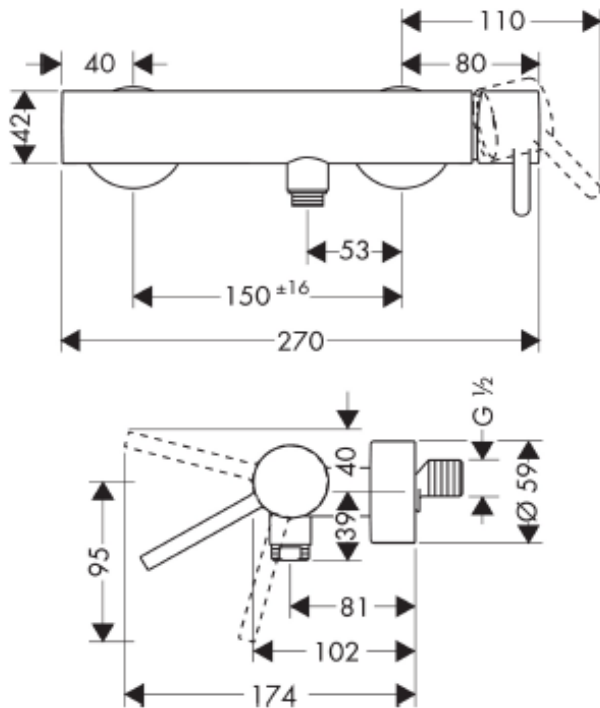

Technical Informations:

REMINDER:	Pipe flushing must be done before faucets are installed. Failure to do so voids the warranty.
	Do not use cleaners containing abrasive cleansers, ammonia, bleach, acids, waxes, alcohol, solvents or other products not recommended for chrome.
	All information is for reference only, installation shall always be based on the actual product delivered.