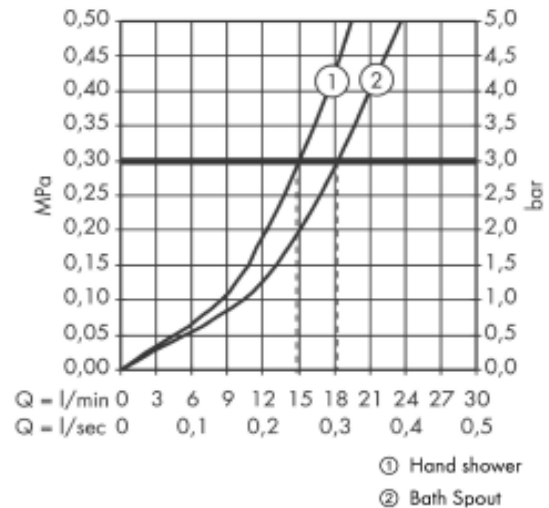

Technical Informations:

REMINDER:	Pipe flushing must be done before faucets are installed. Failure to do so voids the warranty.
	Do not use cleaners containing abrasive cleansers, ammonia, bleach, acids, waxes, alcohol, solvents or other products not recommended for chrome.
	All information is for reference only, installation shall always be based on the actual product delivered.