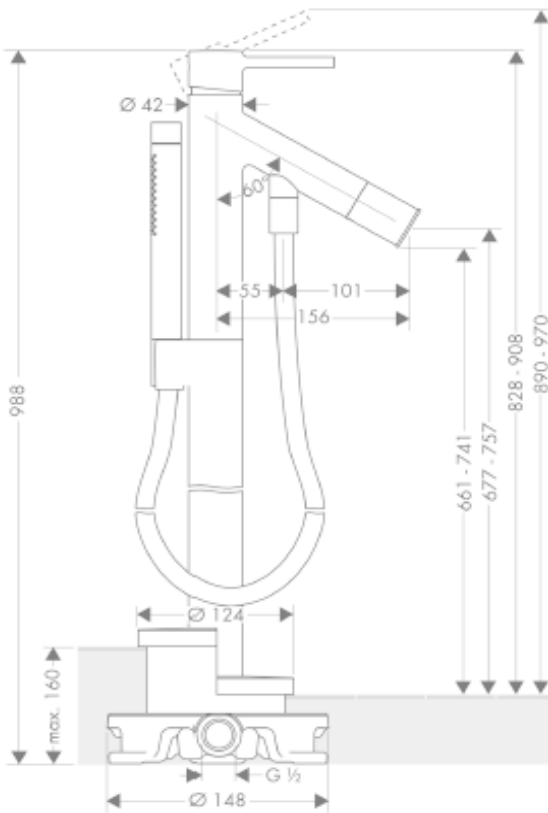

Technical Informations:

REMINDER:	Pipe flushing must be done before faucets are installed. Failure to do so voids the warranty.
	Do not use cleaners containing abrasive cleansers, ammonia, bleach, acids, waxes, alcohol, solvents or other products not recommended for chrome.
	All information is for reference only, installation shall always be based on the actual product delivered.