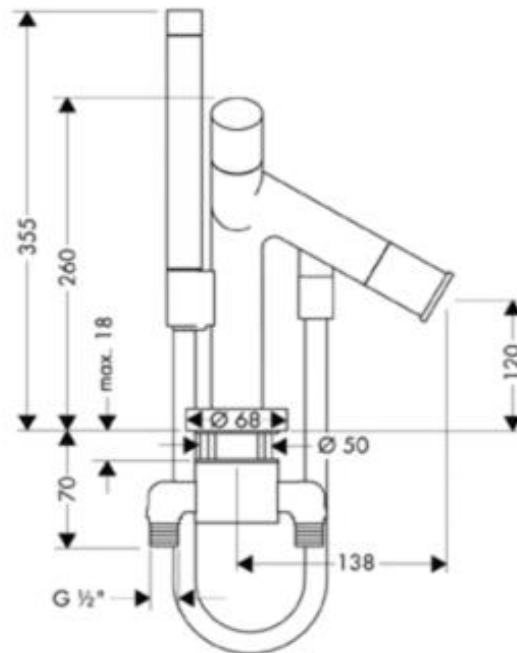

SPECIFICATION SHEET - fittings

BRAND:	AXOR®	Product Photo:
ORIGIN:	Germany	
SERIES:	PHILIPPE STARCK	
PRODUCT DESCRIPTION:	Single-hole, 2H bathtub mixer rim-mounted with handshower	
MODEL No.	10450.000	
FINISH/COLOUR:	Chrome-plated	
DIMENSIONS:	138mm spout projection	
OPTIONAL MATCHING PARTS:		

Technical Informations:

REMINDER:	Pipe flushing must be done before faucets are installed. Failure to do so voids the warranty. Do not use cleaners containing abrasive cleansers, ammonia, bleach, acids, waxes, alcohol, solvents or other products not recommended for chrome. All information is for reference only, installation shall always be based on the actual product delivered.