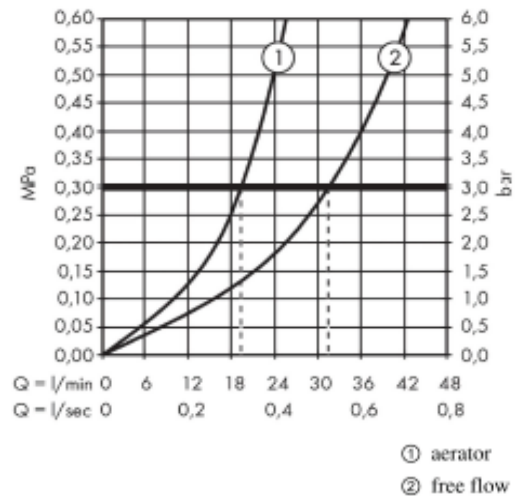

SPECIFICATION SHEET - fittings

BRAND:	AXOR®	Product Photo:
ORIGIN:	Germany	
SERIES:	PHILIPPE STARCK	
PRODUCT DESCRIPTION:	Bath spout 3/4" • flow rate: 25 l/min	
MODEL No.	10410.000	
FINISH/COLOUR:	Chrome-plated	
DIMENSIONS:	132mm length 122mm spout projection	
OPTIONAL MATCHING PARTS:		

Technical Informations:

REMINDER:	Pipe flushing must be done before faucets are installed. Failure to do so voids the warranty.
	Do not use cleaners containing abrasive cleansers, ammonia, bleach, acids, waxes, alcohol, solvents or other products not recommended for chrome.
	All information is for reference only, installation shall always be based on the actual product delivered.