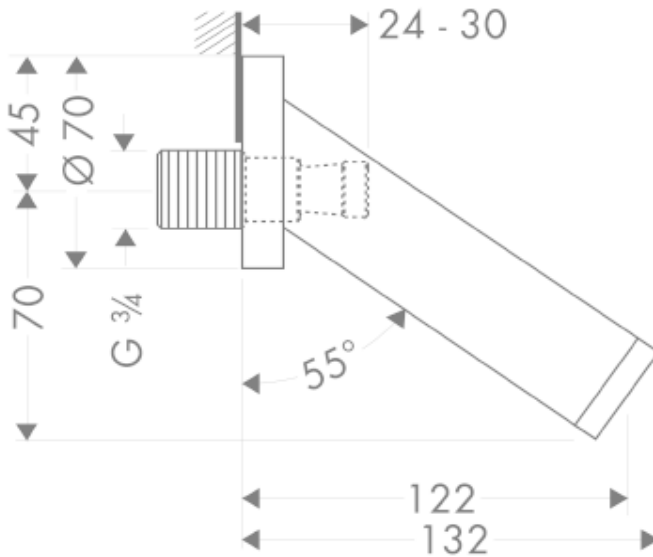

SPECIFICATION SHEET - fittings

BRAND:	AXOR®	Product Photo:
ORIGIN:	Germany	
SERIES:	PHILIPPE STARCK	
PRODUCT DESCRIPTION:	Bath spout 3/4" • flow rate: 25 l/min	
MODEL No.	10410.000	
FINISH/COLOUR:	Chrome-plated	
DIMENSIONS:	132mm length 122mm spout projection	
OPTIONAL MATCHING PARTS:		

Technical Informations:

REMINDER:	Pipe flushing must be done before faucets are installed. Failure to do so voids the warranty.
	Do not use cleaners containing abrasive cleansers, ammonia, bleach, acids, waxes, alcohol, solvents or other products not recommended for chrome.
	All information is for reference only, installation shall always be based on the actual product delivered.