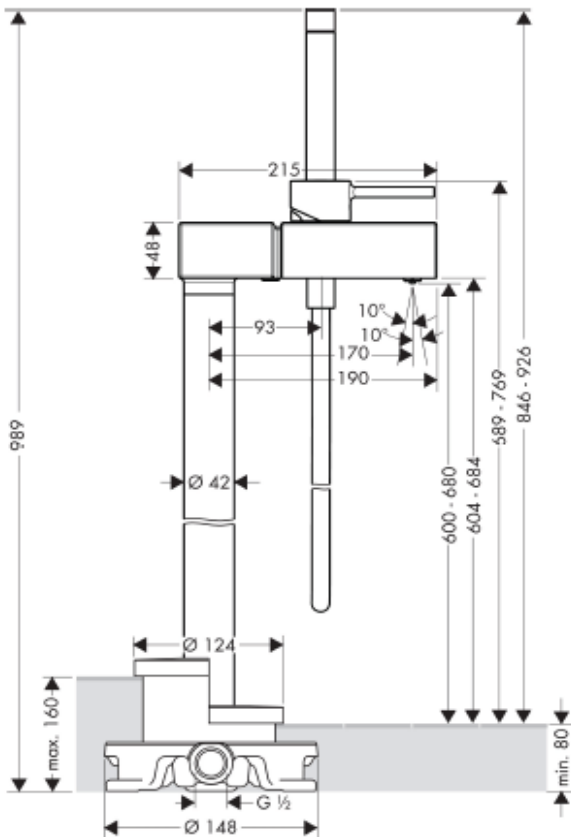

Technical Informations:

REMINDER: Pipe flushing must be done before faucets are installed. Failure to do so voids the warranty.
Do not use cleaners containing abrasive cleansers, ammonia, bleach, acids, waxes, alcohol, solvents or other products not recommended for chrome.
All information is for reference only, installation shall always be based on the actual product delivered.