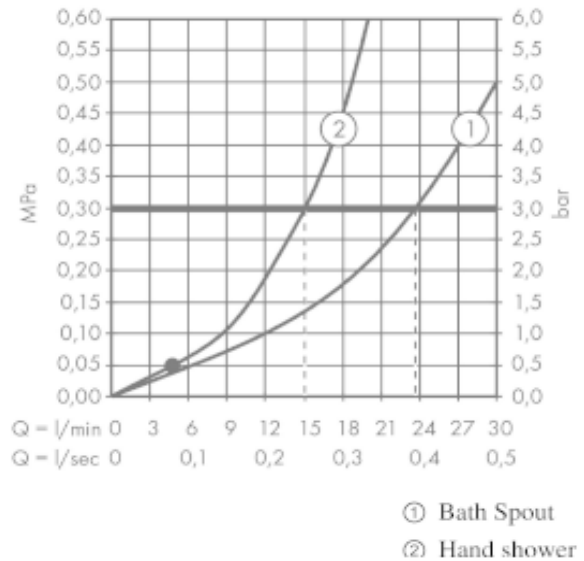

Technical Informations:

REMINDER: Pipe flushing must be done before faucets are installed. Failure to do so voids the warranty.
Do not use cleaners containing abrasive cleansers, ammonia, bleach, acids, waxes, alcohol, solvents or other products not recommended for chrome.
All information is for reference only, installation shall always be based on the actual product delivered.