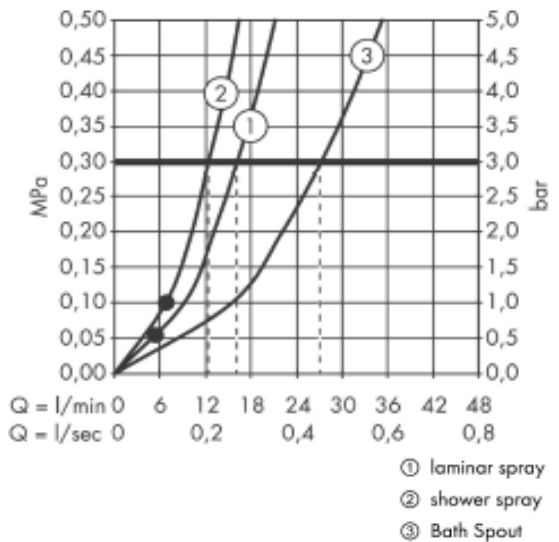

Technical Informations:

REMINDER:	Pipe flushing must be done before faucets are installed. Failure to do so voids the warranty.
	Do not use cleaners containing abrasive cleansers, ammonia, bleach, acids, waxes, alcohol, solvents or other products not recommended for chrome.
	All information is for reference only, installation shall always be based on the actual product delivered.