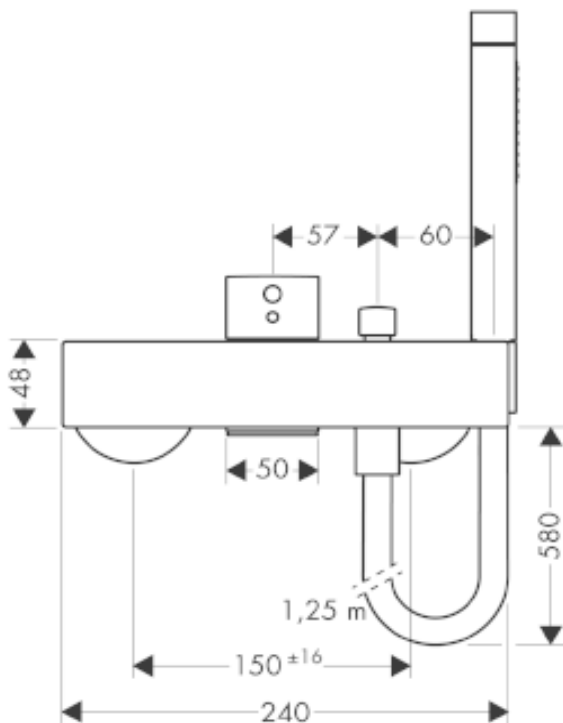

Technical Informations:

REMINDER:	Pipe flushing must be done before faucets are installed. Failure to do so voids the warranty.
	Do not use cleaners containing abrasive cleansers, ammonia, bleach, acids, waxes, alcohol, solvents or other products not recommended for chrome.
	All information is for reference only, installation shall always be based on the actual product delivered.