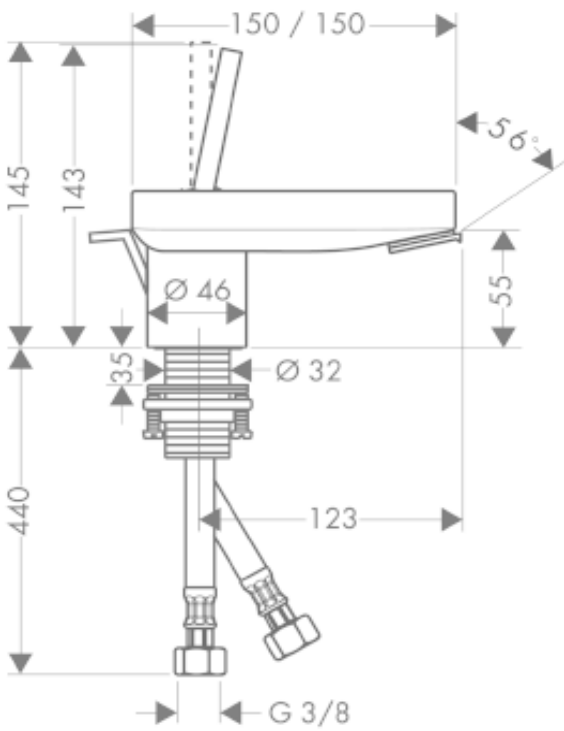

REMINDER: Pipe flushing must be done before faucets are installed. Failure to do so voids the warranty.
Do not use cleaners containing abrasive cleansers, ammonia, bleach, acids, waxes, alcohol, solvents or other products not recommended for chrome.
All information is for reference only, installation shall always be based on the actual product delivered.