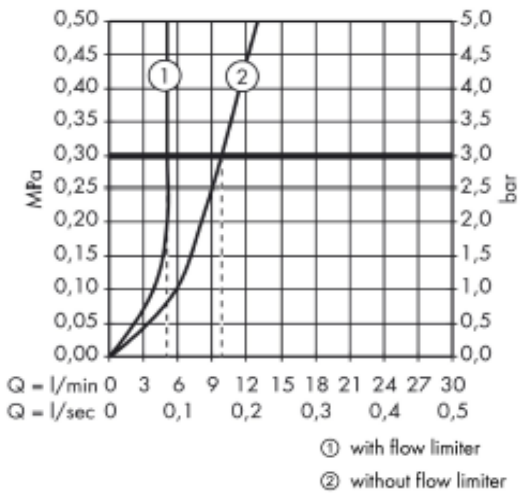

REMINDER: Pipe flushing must be done before faucets are installed. Failure to do so voids the warranty.
Do not use cleaners containing abrasive cleansers, ammonia, bleach, acids, waxes, alcohol, solvents or other products not recommended for chrome.
All information is for reference only, installation shall always be based on the actual product delivered.