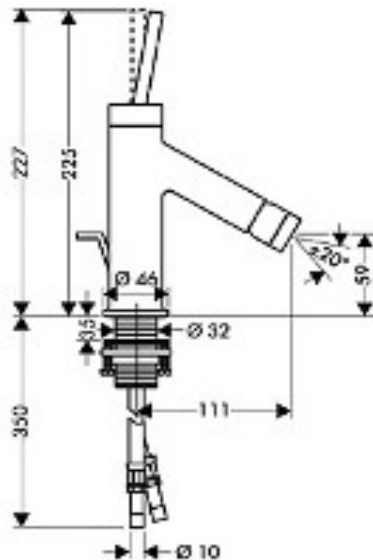

SPECIFICATION SHEET - fittings

BRAND:	AXOR®	Product Photo:
ORIGIN:	Germany	
SERIES:	Starck	
PRODUCT DESCRIPTION:	Single lever bidet mixer • with pop-up waste set G 1 ¼" • flow rate: 7.2 l/min at 3 bar • flow pressure: 1~5 bar (15~70 psi)	
MODEL No.	10201.000	
FINISH/COLOUR:	Chrome-plated	
DIMENSIONS:	225mm height 111mm spout projection	
OPTIONAL MATCHING PARTS:	2x angle valve ½"x10mm	

Technical Informations:

REMINDER:	Pipe flushing must be done before faucets are installed. Failure to do so voids the warranty. Do not use cleaners containing abrasive cleansers, ammonia, bleach, acids, waxes, alcohol, solvents or other products not recommended for chrome. All information is for reference only, installation shall always be based on the actual product delivered.