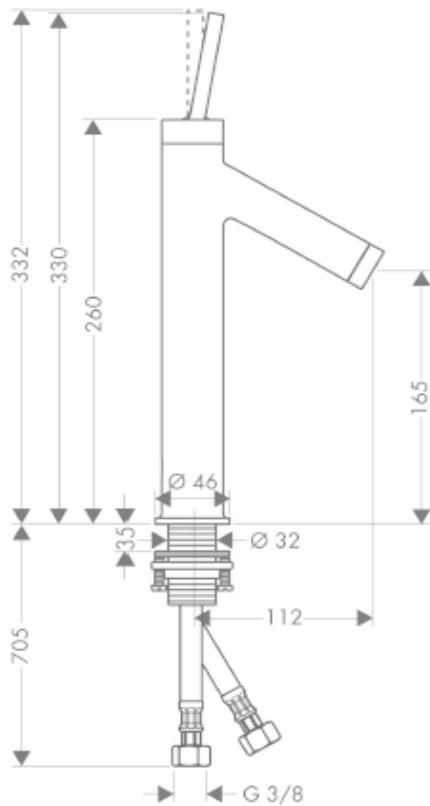

Technical Informations:

REMINDER: Pipe flushing must be done before faucets are installed. Failure to do so voids the warranty.
Do not use cleaners containing abrasive cleansers, ammonia, bleach, acids, waxes, alcohol, solvents or other products not recommended for chrome.
All information is for reference only, installation shall always be based on the actual product delivered.