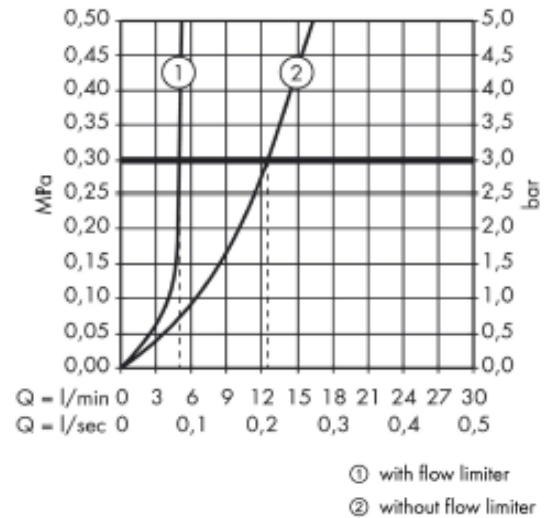

Technical Informations:

REMINDER: Pipe flushing must be done before faucets are installed. Failure to do so voids the warranty.
Do not use cleaners containing abrasive cleansers, ammonia, bleach, acids, waxes, alcohol, solvents or other products not recommended for chrome.
All information is for reference only, installation shall always be based on the actual product delivered.