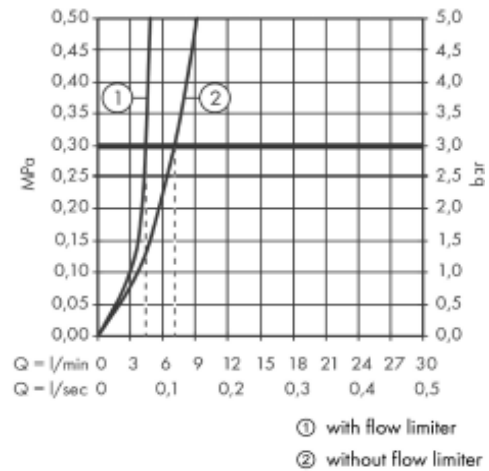

Technical Informations:

REMINDER: Pipe flushing must be done before faucets are installed. Failure to do so voids the warranty.
Do not use cleaners containing abrasive cleansers, ammonia, bleach, acids, waxes, alcohol, solvents or other products not recommended for chrome.
All information is for reference only, installation shall always be based on the actual product delivered.