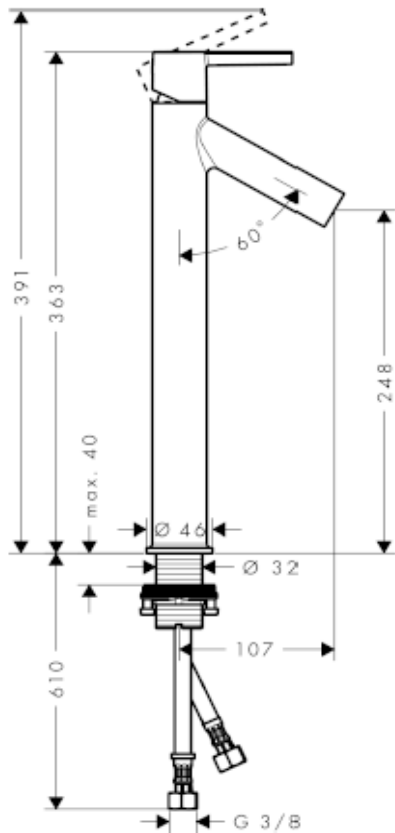

Technical Informations:

REMINDER: Pipe flushing must be done before faucets are installed. Failure to do so voids the warranty.
Do not use cleaners containing abrasive cleansers, ammonia, bleach, acids, waxes, alcohol, solvents or other products not recommended for chrome.
All information is for reference only, installation shall always be based on the actual product delivered.