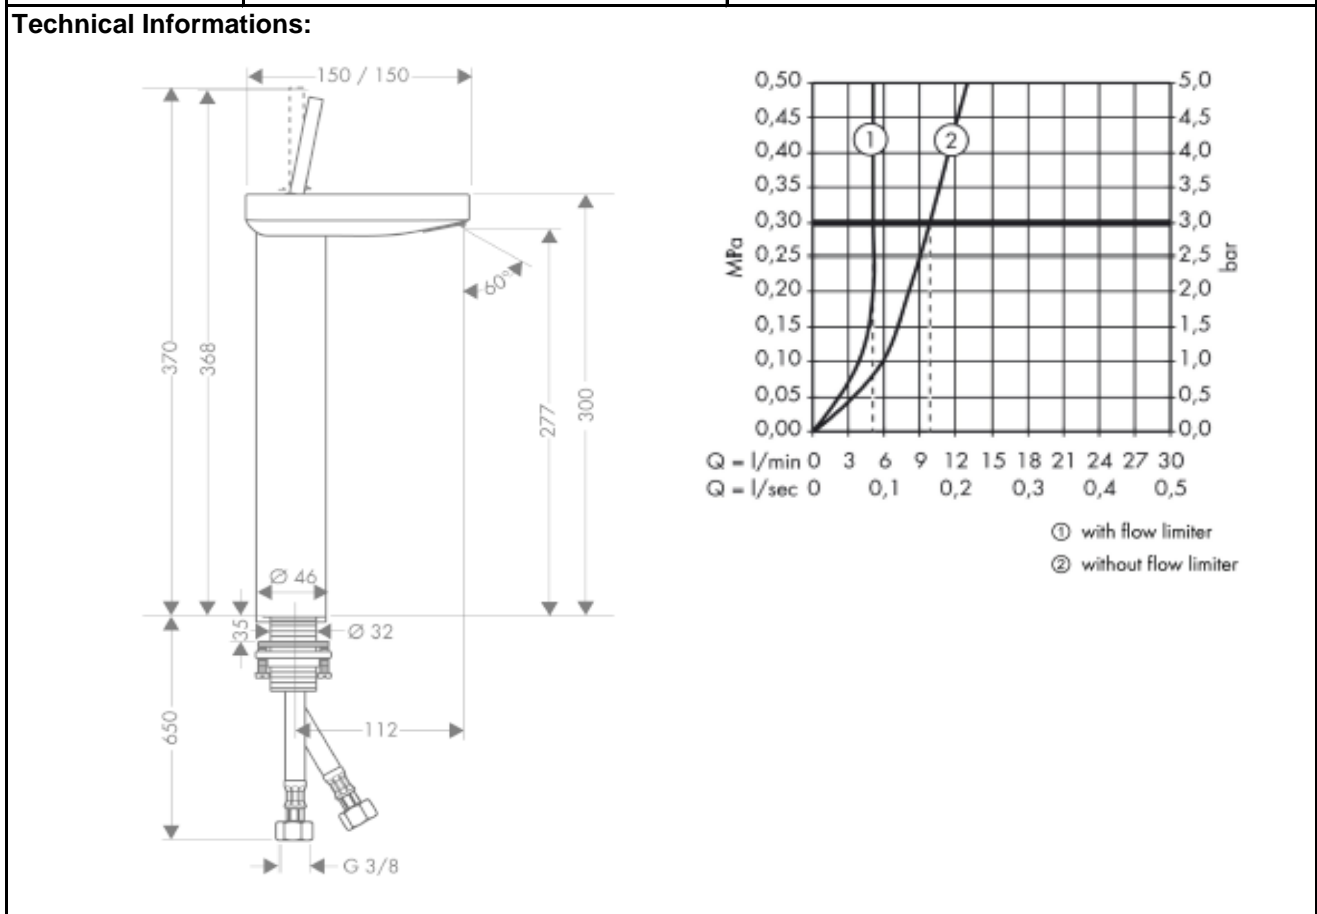

SPECIFICATION SHEET - fittings

BRAND:	AXOR®	Product Photo: 
ORIGIN:	Germany	
SERIES:	STARCK X	
PRODUCT DESCRIPTION:	Washbowl mixer 300mm without pop-up • ComfortZone 280 • flow rate: 5 l/min	
MODEL No.	10080.000	
FINISH/COLOUR:	Chrome-plated	
DIMENSIONS:	150mm x 150mm x 368mm 112mm spout projection	
OPTIONAL MATCHING PARTS:	2x angle valve 1/2"x10mm 1x basin waste trap 1 1/4" pop-up waste set G 1 1/4"	