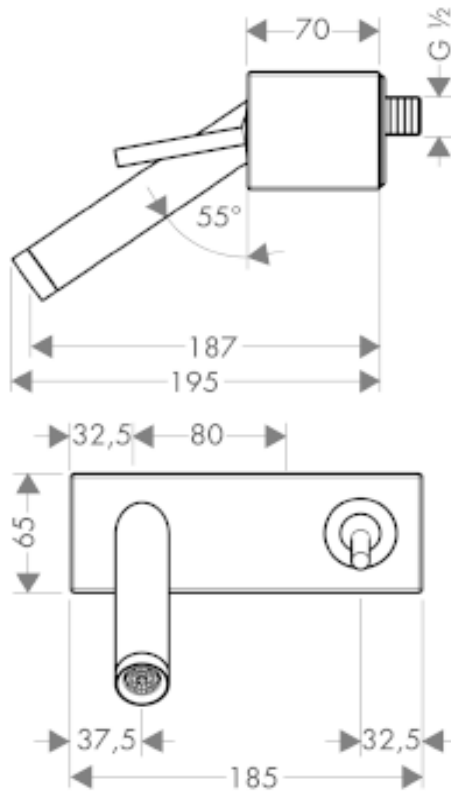

Technical Informations:

REMINDER:	Pipe flushing must be done before faucets are installed. Failure to do so voids the warranty.
	Do not use cleaners containing abrasive cleansers, ammonia, bleach, acids, waxes, alcohol, solvents or other products not recommended for chrome.
	All information is for reference only, installation shall always be based on the actual product delivered.