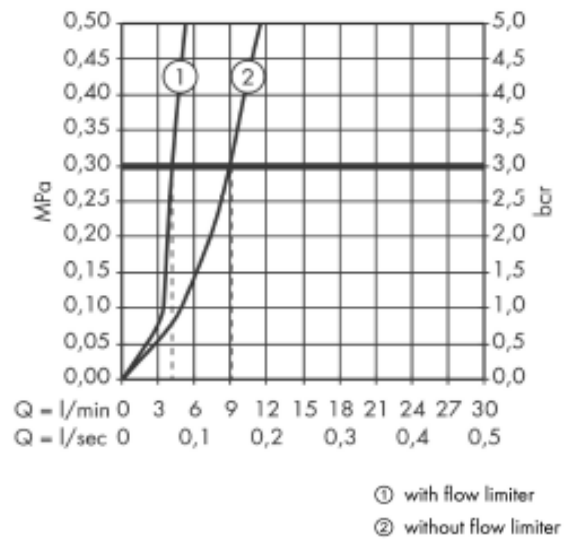

Technical Informations:

REMINDER:	Pipe flushing must be done before faucets are installed. Failure to do so voids the warranty.
	Do not use cleaners containing abrasive cleansers, ammonia, bleach, acids, waxes, alcohol, solvents or other products not recommended for chrome.
	All information is for reference only, installation shall always be based on the actual product delivered.