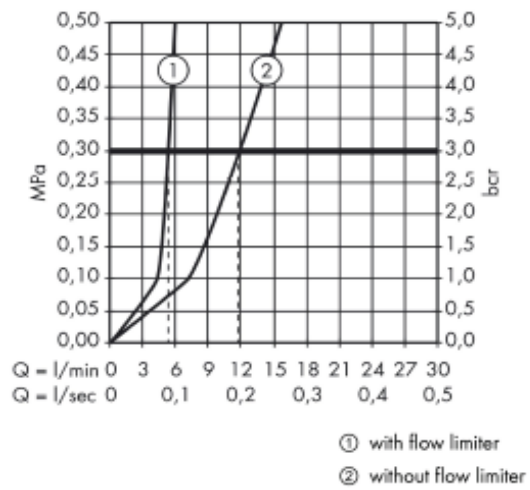

SPECIFICATION SHEET - fittings

BRAND:	AXOR®	Product Photo:
ORIGIN:	Germany	
SERIES:	PHILIPPE STARCK	
PRODUCT DESCRIPTION:	Basin mixer • with pop-up waste set G 1 ¼" • ComfortZone 70 • flow rate: 5 l/min	
MODEL No.	10010.000	
FINISH/COLOUR:	Chrome-plated	
DIMENSIONS:	227mm height 106mm spout projection	
OPTIONAL MATCHING PARTS:	2x angle valve ½"x10mm 1x basin waste trap 1¼"	

Technical Informations:

REMINDER:	Pipe flushing must be done before faucets are installed. Failure to do so voids the warranty.
	Do not use cleaners containing abrasive cleansers, ammonia, bleach, acids, waxes, alcohol, solvents or other products not recommended for chrome.
	All information is for reference only, installation shall always be based on the actual product delivered.