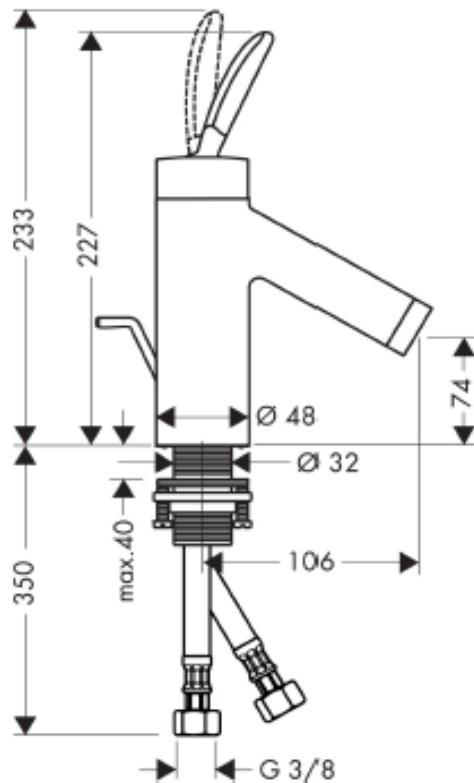

SPECIFICATION SHEET - fittings

BRAND:	AXOR®	Product Photo:
ORIGIN:	Germany	
SERIES:	PHILIPPE STARCK	
PRODUCT DESCRIPTION:	Basin mixer • with pop-up waste set G 1 ¼" • ComfortZone 70 • flow rate: 5 l/min	
MODEL No.	10010.000	
FINISH/COLOUR:	Chrome-plated	
DIMENSIONS:	227mm height 106mm spout projection	
OPTIONAL MATCHING PARTS:	2x angle valve ½"x10mm 1x basin waste trap 1¼"	

Technical Informations:

REMINDER:	Pipe flushing must be done before faucets are installed. Failure to do so voids the warranty.
	Do not use cleaners containing abrasive cleansers, ammonia, bleach, acids, waxes, alcohol, solvents or other products not recommended for chrome.
	All information is for reference only, installation shall always be based on the actual product delivered.