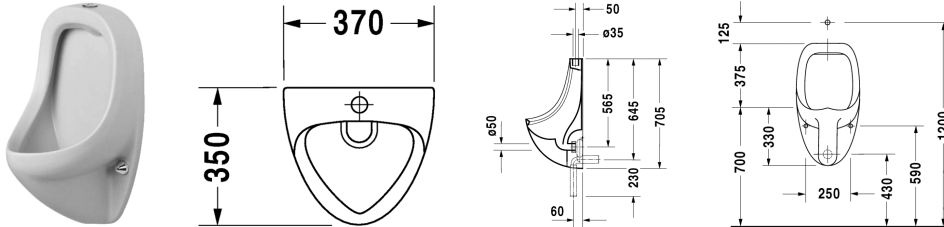

Urinal Ben # 084837..00 / 084837..07

|< 370 mm >|

Urinals

Urinal Ben	Dimension	Weight	Order number
visible inlet, syphonic action, vertical or horizontal outlet			
Colors			
00 White Alpin			
Variant			
	370 x 350 mm	16,500 kg	084837..00
	370 x 350 mm	16,500 kg	084837..07
Accessories			
Siphon	ø 50 mm	0,200 kg	005111
Siphon	ø 50 mm	0,200 kg	005112
Fixing			
Fixing	ø 10 x 140 mm	0,200 kg	005030

All drawings contain the necessary measurements which are subject to standard tolerances. They are stated in mm and are non-binding. Exact measurements, in particular for customised installation scenarios, can only be taken from the finished ceramic piece.