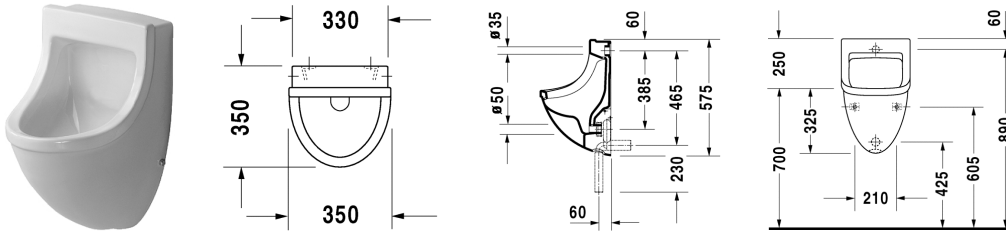

**Urinal # 082135..00 / 082135..07**

|< 330 mm >|

**Starck 3**

Urinal	Dimension	Weight	Order number
concealed inlet, syphonic action, vertical or horizontal outlet, fixings included			
<b>Colors</b>			
00 White Alpin			
<b>Variant</b>			
	330 x 350 mm	14,500 kg	082135..00
	330 x 350 mm	14,500 kg	082135..07
<b>Accessories</b>			
Water inlet mechanism	1/2" mm	0,100 kg	695800
Siphon	ø 50 mm	0,200 kg	005111
Siphon	ø 50 mm	0,200 kg	005112
Urinal screen	-	0,200 kg	005042

All drawings contain the necessary measurements which are subject to standard tolerances. They are stated in mm and are non-binding. Exact measurements, in particular for customised installation scenarios, can only be taken from the finished ceramic piece.