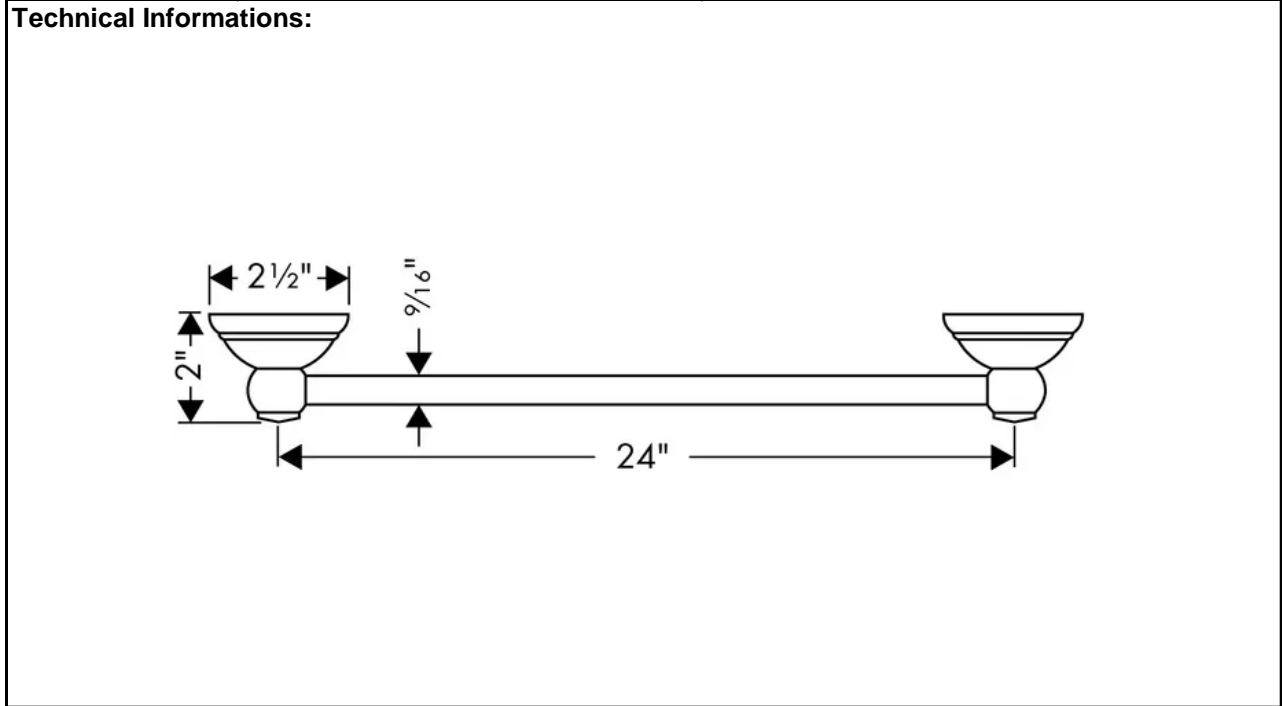

SPECIFICATION SHEET - fittings

BRAND:	hansgrohe	Product Photo: 
ORIGIN:	Germany	
SERIES:	C bathroom accessories	
PRODUCT DESCRIPTION:	Towel bar 600mm	
MODEL No.	06098 000 / 06098 830 / 06098 920	
FINISH/COLOUR:	Chrome-plated/Polished nickel/Rubber bronze	
DIMENSIONS:		
OPTIONAL MATCHING PARTS:		