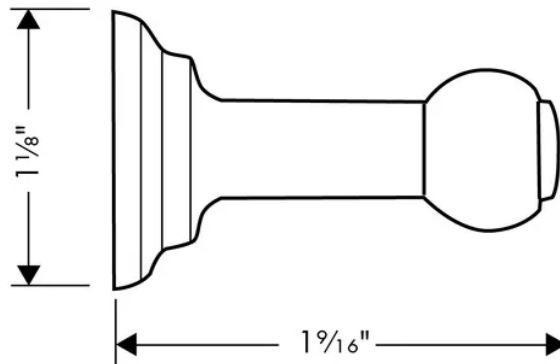

SPECIFICATION SHEET - fittings

BRAND:	hansgrohe	Product Photo:
ORIGIN:	Germany	
SERIES:	C bathroom accessories	
PRODUCT DESCRIPTION:	Single robe hook	
MODEL No.	06096 000 / 06096 830 / 06096 920	
FINISH/COLOUR:	Chrome-plated/Polished nickel/Rubber bronze	
DIMENSIONS:		
OPTIONAL MATCHING PARTS:		

Technical Informations:

REMINDER:	Do not use cleaners containing abrasive cleansers, ammonia, bleach, acids, waxes, alcohol, solvents or other products not recommended for chrome.
	All information is for reference only, installation shall always be based on the actual product delivered.