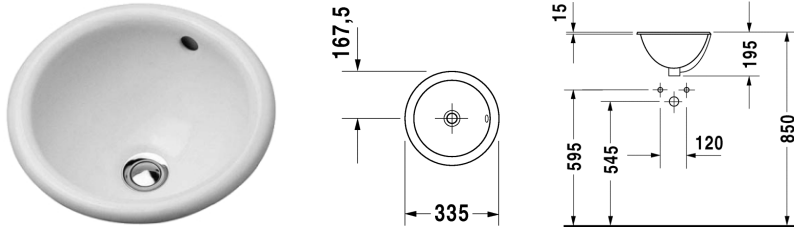

Vanity basin Bali # 047334..31

|< 335 mm >|

Architec

Vanity basin Bali	Dimension	Weight	Order number
countertop basin, with overflow, without tap platform, 335 mm			
Colors			
00 White Alpin			
Variant			
335 mm ☒	ø 335 mm	3,600 kg	047334..31
Accessories			
Push-open waste	-	0,350 kg	005052

All drawings contain the necessary measurements which are subject to standard tolerances. They are stated in mm and are non-binding. Exact measurements, in particular for customised installation scenarios, can only be taken from the finished ceramic piece.