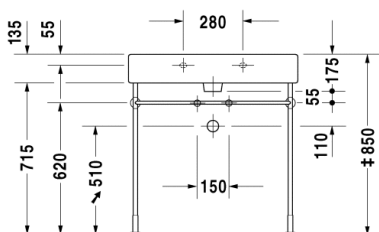

**Washbasin # 045480..00 / 045480..30 / 045480..60**

| < 800 mm > |

Vero

Washbasin	Dimension	Weight	Order number
with overflow, 800 mm			
<b>Colors</b>			
00 White Alpin, 08 Black			
<b>Variant</b>			
800 mm ●	800 x 470 mm	23,000 kg	045480..00
800 mm ●●●	800 x 470 mm	23,000 kg	045480..30
800 mm ☒	800 x 470 mm	23,000 kg	045480..60
<b>Accessories</b>			
Metal console	-	2,900 kg	003066
Design Siphon	-	1,500 kg	005036
Design angle valve	1/2" mm	0,500 kg	003045
Pop-up basin waste	-	0,500 kg	005031
Towel rail	-	0,450 kg	003038
<b>Fixing</b>			
Fixing	ø 10 x 140 mm	0,200 kg	695100

All drawings contain the necessary measurements which are subject to standard tolerances. They are stated in mm and are non-binding. Exact measurements, in particular for customised installation scenarios, can only be taken from the finished ceramic piece.