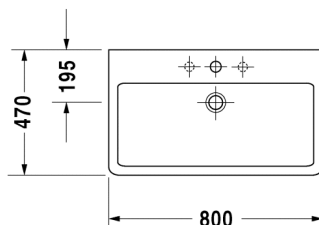

**Washbasin # 045480..00 / 045480..30 / 045480..60**

| < 800 mm > |

Vero

Washbasin	Dimension	Weight	Order number
with overflow, 800 mm			
<b>Colors</b>			
00 White Alpin, 08 Black			
<b>Variant</b>			
800 mm ●	800 x 470 mm	23,000 kg	045480..00
800 mm ●●●	800 x 470 mm	23,000 kg	045480..30
800 mm ☒	800 x 470 mm	23,000 kg	045480..60
<b>Accessories</b>			
Metal console	-	2,900 kg	003066
Design Siphon	-	1,500 kg	005036
Design angle valve	1/2" mm	0,500 kg	003045
Pop-up basin waste	-	0,500 kg	005031
Towel rail	-	0,450 kg	003038
<b>Fixing</b>			
Fixing	ø 10 x 140 mm	0,200 kg	695100

All drawings contain the necessary measurements which are subject to standard tolerances. They are stated in mm and are non-binding. Exact measurements, in particular for customised installation scenarios, can only be taken from the finished ceramic piece.