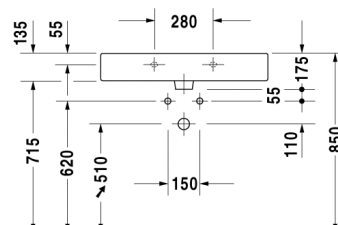

**Washbasin # 045480..00 / 045480..30 / 045480..60**

| < 800 mm > |

Vero

Washbasin	Dimension	Weight	Order number
with overflow, 800 mm			
<b>Colors</b>			
00 White Alpin, 08 Black			
<b>Variant</b>			
800 mm ●	800 x 470 mm	23,000 kg	045480..00
800 mm ●●●	800 x 470 mm	23,000 kg	045480..30
800 mm ☒	800 x 470 mm	23,000 kg	045480..60
<b>Accessories</b>			
Metal console	-	2,900 kg	003066
Design Siphon	-	1,500 kg	005036
Design angle valve	1/2" mm	0,500 kg	003045
Pop-up basin waste	-	0,500 kg	005031
Towel rail	-	0,450 kg	003038
<b>Fixing</b>			
Fixing	ø 10 x 140 mm	0,200 kg	695100

All drawings contain the necessary measurements which are subject to standard tolerances. They are stated in mm and are non-binding. Exact measurements, in particular for customised installation scenarios, can only be taken from the finished ceramic piece.