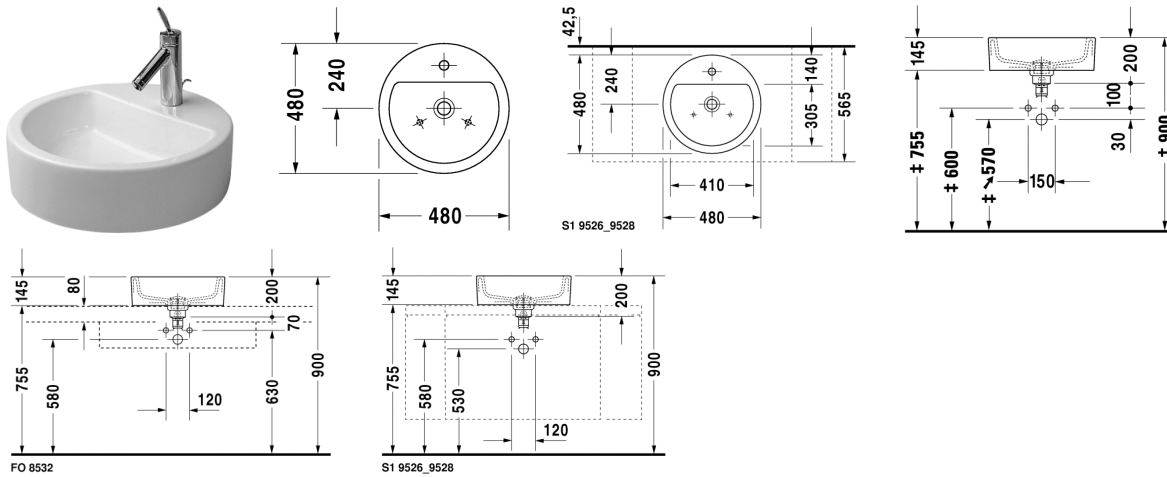

Above counter basin # 044648..00

|< 480 mm >|

Starck 1

Above counter basin	Dimension	Weight	Order number
with overflow, with tap platform, fixings included, 480 mm Additional information With not visible ceramic overflow / Attention: Washbowl # 044648 only in combination with Drain cover # 005040			
Colors			
00 White Alpin			
Variant			
480 mm ●	Ø 480 mm	14,800 kg	044648..00
Accessories			
Drain cover	-	0,100 kg	005040
Design Siphon	-	1,500 kg	005036
Design angle valve	1/2" mm	0,500 kg	003045

All drawings contain the necessary measurements which are subject to standard tolerances. They are stated in mm and are non-binding. Exact measurements, in particular for customised installation scenarios, can only be taken from the finished ceramic piece.