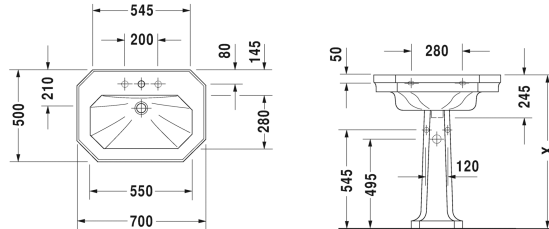

1930 Series Washbasin # 0438700000 / 0438700030

| < 700 mm > |

Washbasin	Dimension	Weight	Order number
with overflow, with tap platform, underneath glazed, 700 mm			
Colors			
00 White Alpin			
Variant			
● ● ●	700 x 500 mm	23.000 kilogram	0438700000
● ● ●	700 x 500 mm	23.000 kilogram	0438700030
Sanitary ceramics with the special WonderGliss surface finish will remain clean and attractive-looking for a long time to come. When ordering WonderGliss please add a "1" as eleventh digit to the model number.			
Suitable products			
Pedestal for washbasins # 043880 and 043870, 296 x 280 mm	296 x 280 mm		085790

All drawings contain the necessary measurements which are subject to standard tolerances. They are stated in mm and are non-binding. Exact measurements, in particular for customised installation scenarios, can only be taken from the finished ceramic piece.