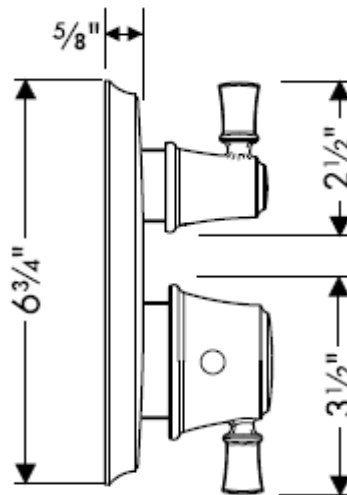

SPECIFICATION SHEET - fittings

BRAND:	hansgrohe	Product Photo:
ORIGIN:	Germany	
SERIES:	Swing C	
PRODUCT DESCRIPTION:	Trim set for thermostatic with volume control & diverter • Flow rate: 22 l./min. at 3 bar • Flow pressure; 1~5 bar (15~70 psi)	
MODEL No.	04221 920	
FINISH/COLOUR:	Rubber Bronze	
DIMENSIONS:		
OPTIONAL MATCHING PARTS:	01850181 iBox	

Technical Informations: Suitable for continous flow water heater

REMINDER: Pipe flushing must be done before faucets are installed. Failure to do so voids the warranty.
Do not use cleaners containing abrasive cleansers, ammonia, bleach, acids, waxes, alcohol, solvents or other products not recommended for chrome.
All information is for reference only, installation shall always be based on the actual product delivered.