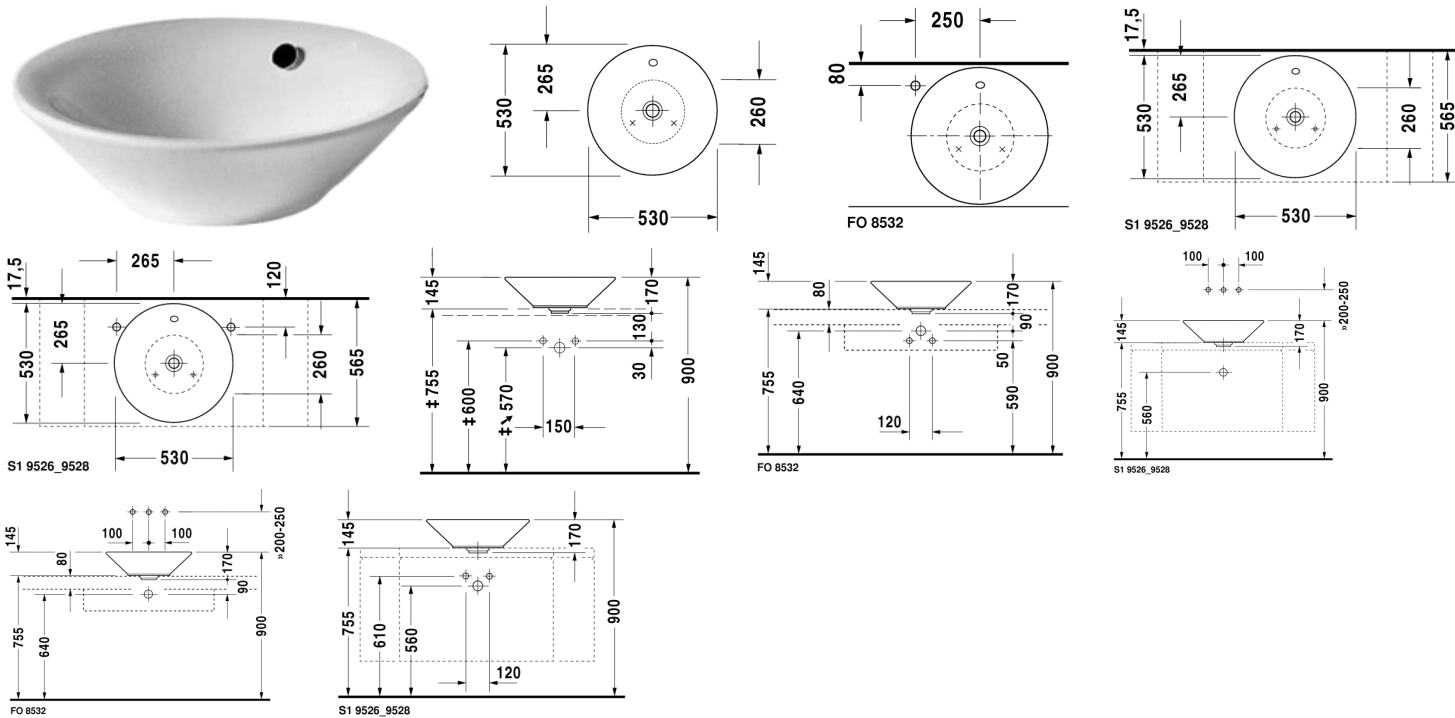

Washbowl # 040853..00

< 530 mm >

Starck 1

Washbowl	Dimension	Weight	Order number
with overflow, without tap platform, overflow clip chrome included, fixings included, 530 mm			
Colors			
00 White Alpin			
Variant			
530 mm ☒	Ø 530 mm	10,500 kg	040853..00
Accessories			
Pop-up basin waste	-	0,500 kg	005031
Pop-up basin waste	-	0,500 kg	005051
Design Siphon	-	1,500 kg	005036
Design angle valve	1/2" mm	0,500 kg	003045

All drawings contain the necessary measurements which are subject to standard tolerances. They are stated in mm and are non-binding. Exact measurements, in particular for customised installation scenarios, can only be taken from the finished ceramic piece.