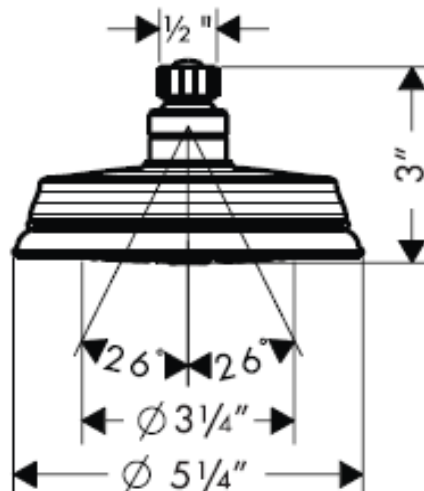

SPECIFICATION SHEET - fittings

BRAND:	hansgrohe	Product Photo:
ORIGIN:	Germany	
SERIES:	Solaris	
PRODUCT DESCRIPTION:	Croma C100 Overhead shower	
MODEL No.	04080 000	
FINISH/COLOUR:	Chrome-plated	
DIMENSIONS:		
OPTIONAL MATCHING PARTS:	27411000 Shower arm	

Technical Informations: Suitable for continous flow water heater

REMINDER: Pipe flushing must be done before faucets are installed. Failure to do so voids the warranty.

Do not use cleaners containing abrasive cleansers, ammonia, bleach, acids, waxes, alcohol, solvents or other products not recommended for chrome.

All information is for reference only, installation shall always be based on the actual product delivered.