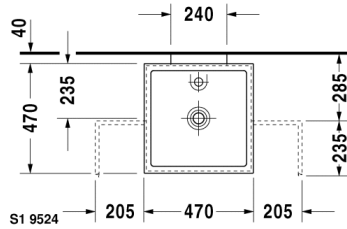

Furniture washbasin # 038747..00 / 038747..70

|< 470 mm >|

Starck 1

Furniture washbasin	Dimension	Weight	Order number
without overflow, without tap platform, fixings and ceramic covered slotted waste included, 470 mm			
Colors			
00 White Alpin			
Variant			
470 mm ●	470 x 470 mm	11,500 kg	038747..00
470 mm ☒	470 x 470 mm	11,500 kg	038747..70
Accessories			
Space saving siphon	1 1/4" mm	0,400 kg	005013

All drawings contain the necessary measurements which are subject to standard tolerances. They are stated in mm and are non-binding. Exact measurements, in particular for customised installation scenarios, can only be taken from the finished ceramic piece.