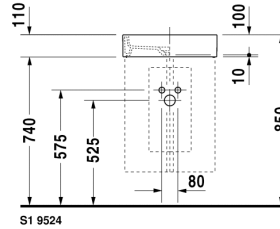

Furniture washbasin # 038747..00 / 038747..70

|< 470 mm >|

Starck 1

Furniture washbasin	Dimension	Weight	Order number
without overflow, without tap platform, fixings and ceramic covered slotted waste included, 470 mm			
Colors			
00 White Alpin			
Variant			
470 mm ●	470 x 470 mm	11,500 kg	038747..00
470 mm ☒	470 x 470 mm	11,500 kg	038747..70
Accessories			
Space saving siphon	1 1/4" mm	0,400 kg	005013

All drawings contain the necessary measurements which are subject to standard tolerances. They are stated in mm and are non-binding. Exact measurements, in particular for customised installation scenarios, can only be taken from the finished ceramic piece.