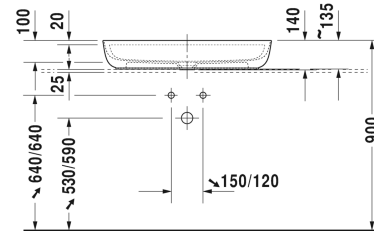

Luv Washbowl # 038080..00

| < 800 mm > |

Washbowl	Dimension	Weight	Order number
ground, without overflow, with tap platform, ceramic covered slotted waste included, fixings included, 800 mm			
Colors			
00 White Alpin 21 Sand Satin matt 23 Grey Satin matt 26 White Satin matt			
Variant			
● inner basin White, outer basin White	800 x 400 mm	13.600 kilogram	038080..00
Infobox			
* When using this siphon please observe outlet height from upper surface of finished floor to centre of outlet in accordance with the technical specification sheet, Made from DuraCeram			
Sanitary ceramics with the special WonderGliss surface finish will remain clean and attractive-looking for a long time to come. When ordering WonderGliss please add a "1" as eleventh digit to the model number.			
Accessory			
Design Siphon		1.500 kilogram	005036
Suitable products			
Vanity unit wall-mounted 1 pull-out compartment, countertop including one cut-out, for 1 above counter basin central, 800 x 550 mm	800 x 550 mm		KT6694
Vanity unit wall-mounted 1 pull-out compartment, countertop including one cut-out, for 1 above counter basin central, 1000 x 550 mm	1000 x 550 mm		KT6695
Vanity unit wall-mounted 1 pull-out compartment, countertop including one cut-out, for 1 above counter basin central, 1200 x 550 mm	1200 x 550 mm		KT6696
Vanity unit wall-mounted 2 drawers, upper drawer including cut-out for siphon and siphon cover, countertop including one cut-out, for 1 above counter basin central, 800 x 550 mm	800 x 550 mm		KT6654

Luv Washbowl # 038080..00

|< 800 mm >|

All drawings contain the necessary measurements which are subject to standard tolerances. They are stated in mm and are non-binding. Exact measurements, in particular for customised installation scenarios, can only be taken from the finished ceramic piece.