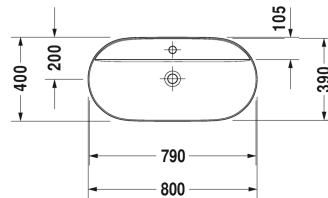

Luv Washbowl # 038080..00

| < 800 mm > |

Washbowl	Dimension	Weight	Order number
ground, without overflow, with tap platform, ceramic covered slotted waste included, fixings included, 800 mm			
Colors			
00 White Alpin 21 Sand Satin matt 23 Grey Satin matt 26 White Satin matt			
Variant			
● inner basin White, outer basin White	800 x 400 mm	13.600 kilogram	038080..00
Infobox			
* When using this siphon please observe outlet height from upper surface of finished floor to centre of outlet in accordance with the technical specification sheet, Made from DuraCeram			
Sanitary ceramics with the special WonderGliss surface finish will remain clean and attractive-looking for a long time to come. When ordering WonderGliss please add a "1" as eleventh digit to the model number.			
Accessory			
Design Siphon		1.500 kilogram	005036
Suitable products			
Vanity unit wall-mounted 1 pull-out compartment, countertop including one cut-out, for 1 above counter basin central, 800 x 550 mm	800 x 550 mm		KT6694
Vanity unit wall-mounted 1 pull-out compartment, countertop including one cut-out, for 1 above counter basin central, 1000 x 550 mm	1000 x 550 mm		KT6695
Vanity unit wall-mounted 1 pull-out compartment, countertop including one cut-out, for 1 above counter basin central, 1200 x 550 mm	1200 x 550 mm		KT6696
Vanity unit wall-mounted 2 drawers, upper drawer including cut-out for siphon and siphon cover, countertop including one cut-out, for 1 above counter basin central, 800 x 550 mm	800 x 550 mm		KT6654

Luv Washbowl # 038080..00

|< 800 mm >|

All drawings contain the necessary measurements which are subject to standard tolerances. They are stated in mm and are non-binding. Exact measurements, in particular for customised installation scenarios, can only be taken from the finished ceramic piece.