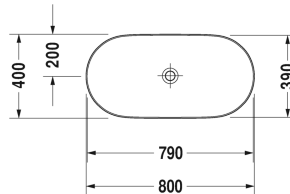

Luv Washbowl # 037980..00

| < 800 mm > |

Washbowl	Dimension	Weight	Order number
ground, without overflow, without tap platform, ceramic covered slotted waste included, fixings included, 800 mm			
Colors			
00 White Alpin 21 Sand Satin matt 23 Grey Satin matt 26 White Satin matt			
Variant			
☒ inner basin White, outer basin White	800 x 400 mm	13.600 kilogram	037980..00
Infobox			
* When using this siphon please observe outlet height from upper surface of finished floor to centre of outlet in accordance with the technical specification sheet, Made from DuraCeram			
Sanitary ceramics with the special WonderGliss surface finish will remain clean and attractive-looking for a long time to come. When ordering WonderGliss please add a "1" as eleventh digit to the model number.			
Accessory			
Design Siphon		1.500 kilogram	005036
Suitable products			
Vanity unit wall-mounted 1 pull-out compartment, countertop including one cut-out, for 1 above counter basin central, 800 x 550 mm	800 x 550 mm		KT6694
Vanity unit wall-mounted 1 pull-out compartment, countertop including one cut-out, for 1 above counter basin central, 1000 x 550 mm	1000 x 550 mm		KT6695
Vanity unit wall-mounted 1 pull-out compartment, countertop including one cut-out, for 1 above counter basin central, 1200 x 550 mm	1200 x 550 mm		KT6696
Vanity unit wall-mounted 2 drawers, upper drawer including cut-out for siphon and siphon cover, countertop including one cut-out, for 1 above counter basin central, 800 x 550 mm	800 x 550 mm		KT6654

Luv Washbowl # 037980..00

|< 800 mm >|

All drawings contain the necessary measurements which are subject to standard tolerances. They are stated in mm and are non-binding. Exact measurements, in particular for customised installation scenarios, can only be taken from the finished ceramic piece.