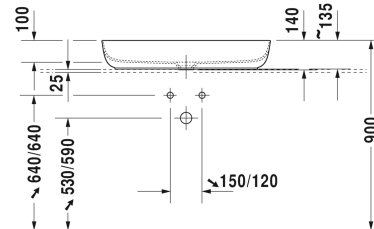

Luv Washbowl # 037980..00

| < 800 mm > |

Washbowl	Dimension	Weight	Order number
ground, without overflow, without tap platform, ceramic covered slotted waste included, fixings included, 800 mm			
Colors			
00 White Alpin 21 Sand Satin matt 23 Grey Satin matt 26 White Satin matt			
Variant			
☒ inner basin White, outer basin White	800 x 400 mm	13.600 kilogram	037980..00
Infobox			
* When using this siphon please observe outlet height from upper surface of finished floor to centre of outlet in accordance with the technical specification sheet, Made from DuraCeram			
Sanitary ceramics with the special WonderGliss surface finish will remain clean and attractive-looking for a long time to come. When ordering WonderGliss please add a "1" as eleventh digit to the model number.			
Accessory			
Design Siphon		1.500 kilogram	005036
Suitable products			
Vanity unit wall-mounted 1 pull-out compartment, countertop including one cut-out, for 1 above counter basin central, 800 x 550 mm	800 x 550 mm		KT6694
Vanity unit wall-mounted 1 pull-out compartment, countertop including one cut-out, for 1 above counter basin central, 1000 x 550 mm	1000 x 550 mm		KT6695
Vanity unit wall-mounted 1 pull-out compartment, countertop including one cut-out, for 1 above counter basin central, 1200 x 550 mm	1200 x 550 mm		KT6696
Vanity unit wall-mounted 2 drawers, upper drawer including cut-out for siphon and siphon cover, countertop including one cut-out, for 1 above counter basin central, 800 x 550 mm	800 x 550 mm		KT6654

Luv Washbowl # 037980..00

|< 800 mm >|

All drawings contain the necessary measurements which are subject to standard tolerances. They are stated in mm and are non-binding. Exact measurements, in particular for customised installation scenarios, can only be taken from the finished ceramic piece.