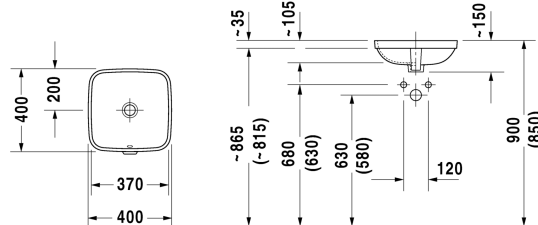

DuraStyle Vanity basin # 0373370000

| < 370 millimetre > |

Vanity basin	Dimension	Weight	Order number
undercounter basin, fixings for installation in wooden consoles included, with overflow, without tap platform, 370 millimetre			
Colors			
00 White Alpin			
Variant			
☒	370 x 370 millimetre	6.200 kilogram	0373370000
Infobox			
Measurements of undercounter models represent interior measurements			
Sanitary ceramics with the special WonderGliss surface finish will remain clean and attractive-looking for a long time to come. When ordering WonderGliss please add a "1" as eleventh digit to the model number.			
Accessory			
Fixing for stone countertops, (with the exception of # 046651)		0.200 kilogram	005028
Suitable products			
Console for undercounter basin f-bonded 1 console with two cut-outs, Width min. see ordering information, Width max 2000 mm, price per section of 100 mm, basic price till 800 mm, for undercounter basin f-bonded, 550 millimetre	550 millimetre		F0091C
Console for undercounter basin f-bonded 1 console with one cut-out, Width min. see ordering information, Width max 2000 mm, price per section of 100 mm, basic price till 800 mm, for undercounter basin f-bonded, 550 millimetre	550 millimetre		F0090C
Console + back panel for undercounter basin f-bonded 1 console with one cut-out, Width min. 800 mm, Width max. 2000 mm, price per section of 100 mm, basic price till 800 mm, for back-to-wall, 565 millimetre	565 millimetre		DL050C
Console + back panel for undercounter basin f-bonded 1 console with two cut-outs, Width min. 800 mm, Width max. 2000 mm, price per section of 100 mm, basic price till 800 mm, for back-to-wall, 565 millimetre	565 millimetre		DL053C