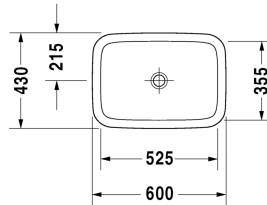

DuraStyle Vanity basin # 0372600000

< 600 millimetre >

Vanity basin	Dimension	Weight	Order number
countertop basin, without overflow, without tap platform, 600 millimetre			
Colors			
00 White Alpin			
Variant			
☒	600 x 430 millimetre	9.500 kilogram	0372600000
Sanitary ceramics with the special WonderGliss surface finish will remain clean and attractive-looking for a long time to come. When ordering WonderGliss please add a "1" as eleventh digit to the model number.			
Accessory			
Slotted waste for washbasins without overflow	50 millimetre	0.300 kilogram	005024
Suitable products			
Vanity unit wall-mounted 1 pull-out compartment, countertop including one cut-out, for 1 vanity basin central including cut-out for siphon and siphon cover, 800 x 550 millimetre	800 x 550 millimetre		KT6794
Vanity unit wall-mounted 1 pull-out compartment, countertop including one cut-out, for 1 vanity basin central including cut-out for siphon and siphon cover, 1000 x 550 millimetre	1000 x 550 millimetre		KT6795
Vanity unit wall-mounted 1 pull-out compartment, countertop including one cut-out, for 1 vanity basin central including cut-out for siphon and siphon cover, 1200 x 550 millimetre	1200 x 550 millimetre		KT6796
Vanity unit wall-mounted 2 pull-out compartments, 1 countertop with one cut-out or two cut-outs, for 1 or 2 vanity basins each including cut-out for siphon and siphon cover, 1400 x 550 millimetre	1400 x 550 millimetre		KT6797 B/L/R
Vanity unit wall-mounted 2 drawers, upper drawer including cut-out for siphon and siphon cover, countertop including one cut-out, for 1 vanity basin central, 800 x 550 millimetre	800 x 550 millimetre		KT6754
Vanity unit wall-mounted 2 drawers, upper drawer including cut-out for siphon and siphon cover, countertop including one cut-out, for 1 vanity basin central, 1000 x 550 millimetre	1000 x 550 millimetre		KT6755