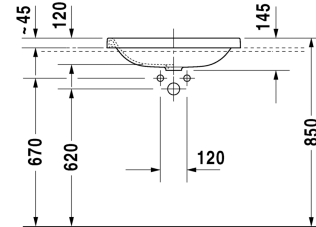

DuraStyle Vanity basin # 0372600000

< 600 millimetre >

Vanity basin	Dimension	Weight	Order number
countertop basin, without overflow, without tap platform, 600 millimetre			
Colors			
00 White Alpin			
Variant			
☒	600 x 430 millimetre	9.500 kilogram	0372600000
Sanitary ceramics with the special WonderGliss surface finish will remain clean and attractive-looking for a long time to come. When ordering WonderGliss please add a "1" as eleventh digit to the model number.			
Accessory			
Slotted waste for washbasins without overflow	50 millimetre	0.300 kilogram	005024
Suitable products			
Vanity unit wall-mounted 1 pull-out compartment, countertop including one cut-out, for 1 vanity basin central including cut-out for siphon and siphon cover, 800 x 550 millimetre	800 x 550 millimetre		KT6794
Vanity unit wall-mounted 1 pull-out compartment, countertop including one cut-out, for 1 vanity basin central including cut-out for siphon and siphon cover, 1000 x 550 millimetre	1000 x 550 millimetre		KT6795
Vanity unit wall-mounted 1 pull-out compartment, countertop including one cut-out, for 1 vanity basin central including cut-out for siphon and siphon cover, 1200 x 550 millimetre	1200 x 550 millimetre		KT6796
Vanity unit wall-mounted 2 pull-out compartments, 1 countertop with one cut-out or two cut-outs, for 1 or 2 vanity basins each including cut-out for siphon and siphon cover, 1400 x 550 millimetre	1400 x 550 millimetre		KT6797 B/L/R
Vanity unit wall-mounted 2 drawers, upper drawer including cut-out for siphon and siphon cover, countertop including one cut-out, for 1 vanity basin central, 800 x 550 millimetre	800 x 550 millimetre		KT6754
Vanity unit wall-mounted 2 drawers, upper drawer including cut-out for siphon and siphon cover, countertop including one cut-out, for 1 vanity basin central, 1000 x 550 millimetre	1000 x 550 millimetre		KT6755