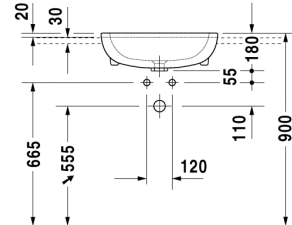

Semi-recessed washbasin # 033955..00 / 033955..30

|< 550 mm >|

D-Code

Semi-recessed washbasin	Dimension	Weight	Order number
with overflow, with tap platform, fixings for installation in wooden consoles included, 550 mm			
Colors			
00 White Alpin			
Variant			
550 mm ●	550 x 440 mm	14,500 kg	033955..00
550 mm ●●●	550 x 440 mm	14,500 kg	033955..30

All drawings contain the necessary measurements which are subject to standard tolerances. They are stated in mm and are non-binding. Exact measurements, in particular for customised installation scenarios, can only be taken from the finished ceramic piece.