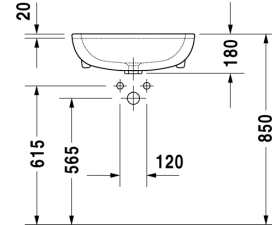

Semi-recessed washbasin # 033955..00 / 033955..30

|< 550 mm >|

D-Code

Semi-recessed washbasin	Dimension	Weight	Order number
with overflow, with tap platform, fixings for installation in wooden consoles included, 550 mm			
Colors			
00 White Alpin			
Variant			
550 mm ●	550 x 440 mm	14,500 kg	033955..00
550 mm ●●●	550 x 440 mm	14,500 kg	033955..30

All drawings contain the necessary measurements which are subject to standard tolerances. They are stated in mm and are non-binding. Exact measurements, in particular for customised installation scenarios, can only be taken from the finished ceramic piece.