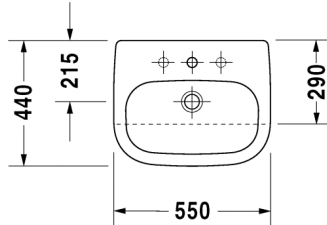

Semi-recessed washbasin # 033955..00 / 033955..30

|< 550 mm >|

D-Code

Semi-recessed washbasin	Dimension	Weight	Order number
with overflow, with tap platform, fixings for installation in wooden consoles included, 550 mm			
Colors			
00 White Alpin			
Variant			
550 mm ●	550 x 440 mm	14,500 kg	033955..00
550 mm ●●●	550 x 440 mm	14,500 kg	033955..30

All drawings contain the necessary measurements which are subject to standard tolerances. They are stated in mm and are non-binding. Exact measurements, in particular for customised installation scenarios, can only be taken from the finished ceramic piece.