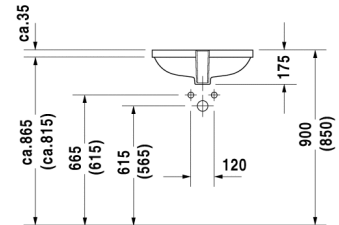

Vanity basin # 033849..00

|< 495 mm >|

D-Code

Vanity basin	Dimension	Weight	Order number
undercounter basin, with overflow, without tap platform, fixings for installation in wooden consoles included, 495 mm Additional information Measurements of undercounter models represent interior measurements			
Colors			
00 White Alpin			
Variant			
495 mm ☒	495 x 290 mm	10,000 kg	033849..00
Accessories			
Fixing			
Fixing Set	-	0,200 kg	005028

All drawings contain the necessary measurements which are subject to standard tolerances. They are stated in mm and are non-binding. Exact measurements, in particular for customised installation scenarios, can only be taken from the finished ceramic piece.