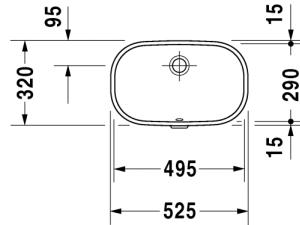

Vanity basin # 033849..00

|< 495 mm >|

D-Code

Vanity basin	Dimension	Weight	Order number
undercounter basin, with overflow, without tap platform, fixings for installation in wooden consoles included, 495 mm Additional information Measurements of undercounter models represent interior measurements			
Colors			
00 White Alpin			
Variant			
495 mm ☒	495 x 290 mm	10,000 kg	033849..00
Accessories			
Fixing			
Fixing Set	-	0,200 kg	005028

All drawings contain the necessary measurements which are subject to standard tolerances. They are stated in mm and are non-binding. Exact measurements, in particular for customised installation scenarios, can only be taken from the finished ceramic piece.