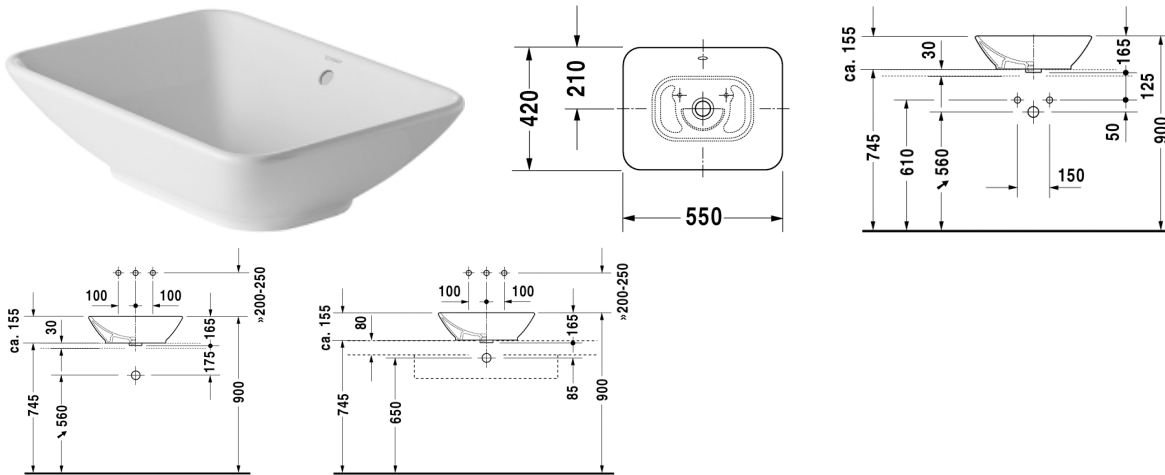

**Washbowl # 033452..00**

|< 550 mm >|

Bacino

Washbowl	Dimension	Weight	Order number
with overflow, without tap platform, overflow clip chrome included, fixings included, 550 mm			
<b>Colors</b>			
00 White Alpin			
<b>Variant</b>			
550 mm ☒	550 x 420 mm	12,000 kg	033452..00
<b>Accessories</b>			
Pop-up basin waste	-	0,500 kg	005031
Pop-up basin waste	-	0,500 kg	005051

All drawings contain the necessary measurements which are subject to standard tolerances. They are stated in mm and are non-binding. Exact measurements, in particular for customised installation scenarios, can only be taken from the finished ceramic piece.