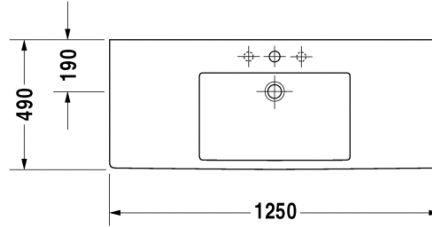

**Furniture washbasin # 032912..00 / 032912..30 / 032912..60**

|< 1250 mm >|

**Furniture Washbasins**

003073

Furniture washbasin	Dimension	Weight	Order number
with overflow, with tap platform, 1250 mm	Additional information	For furniture and prices please see the furniture part	
<b>Colors</b>			
00 White Alpin			
<b>Variant</b>			
1250 mm ●	1250 x 490 mm	40,200 kg	032912..00
1250 mm ●●●	1250 x 490 mm	40,200 kg	032912..30
1250 mm ☒	1250 x 490 mm	40,200 kg	032912..60
<b>Accessories</b>			
Design Siphon	-	1,500 kg	005036
Design angle valve	1/2" mm	0,500 kg	003045
Space saving siphon	1 1/4" mm	0,400 kg	005013
Metal console	-	3,400 kg	003073
Towel rail	-	0,660 kg	003034
<b>Fixing</b>			
Fixing	ø 10 x 140 mm	0,200 kg	695100

All drawings contain the necessary measurements which are subject to standard tolerances. They are stated in mm and are non-binding. Exact measurements, in particular for customised installation scenarios, can only be taken from the finished ceramic piece.