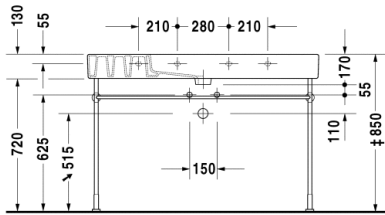

**Furniture washbasin # 032912..00 / 032912..30 / 032912..60**

|< 1250 mm >|

**Furniture Washbasins**

003073

Furniture washbasin	Dimension	Weight	Order number
with overflow, with tap platform, 1250 mm	Additional information	For furniture and prices please see the furniture part	
<b>Colors</b>			
00 White Alpin			
<b>Variant</b>			
1250 mm ●	1250 x 490 mm	40,200 kg	032912..00
1250 mm ●●●	1250 x 490 mm	40,200 kg	032912..30
1250 mm ☒	1250 x 490 mm	40,200 kg	032912..60
<b>Accessories</b>			
Design Siphon	-	1,500 kg	005036
Design angle valve	1/2" mm	0,500 kg	003045
Space saving siphon	1 1/4" mm	0,400 kg	005013
Metal console	-	3,400 kg	003073
Towel rail	-	0,660 kg	003034
<b>Fixing</b>			
Fixing	ø 10 x 140 mm	0,200 kg	695100

All drawings contain the necessary measurements which are subject to standard tolerances. They are stated in mm and are non-binding. Exact measurements, in particular for customised installation scenarios, can only be taken from the finished ceramic piece.