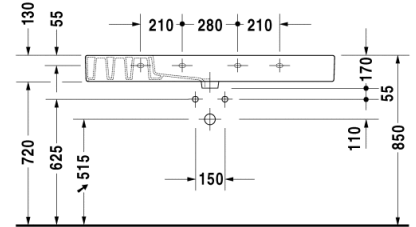

**Furniture washbasin # 032912..00 / 032912..30 / 032912..60**

|< 1250 mm >|

**Furniture Washbasins**

003073

Furniture washbasin	Dimension	Weight	Order number
with overflow, with tap platform, 1250 mm	Additional information	For furniture and prices please see the furniture part	
<b>Colors</b>			
00 White Alpin			
<b>Variant</b>			
1250 mm ●	1250 x 490 mm	40,200 kg	032912..00
1250 mm ●●●	1250 x 490 mm	40,200 kg	032912..30
1250 mm ☒	1250 x 490 mm	40,200 kg	032912..60
<b>Accessories</b>			
Design Siphon	-	1,500 kg	005036
Design angle valve	1/2" mm	0,500 kg	003045
Space saving siphon	1 1/4" mm	0,400 kg	005013
Metal console	-	3,400 kg	003073
Towel rail	-	0,660 kg	003034
<b>Fixing</b>			
Fixing	ø 10 x 140 mm	0,200 kg	695100

All drawings contain the necessary measurements which are subject to standard tolerances. They are stated in mm and are non-binding. Exact measurements, in particular for customised installation scenarios, can only be taken from the finished ceramic piece.