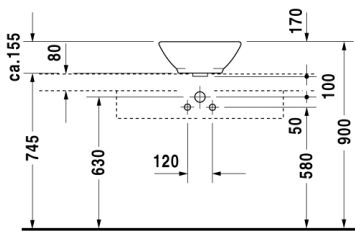

Washbowl # 032542..00

|< 420 mm >|

Bacino

Washbowl	Dimension	Weight	Order number
with overflow, without tap platform, overflow clip chrome included, fixings included, 420 mm			
Colors			
00 White Alpin			
Variant			
420 mm ☒	ø 420 mm	7,000 kg	032542..00
Accessories			
Pop-up basin waste	-	0,500 kg	005031
Pop-up basin waste	-	0,500 kg	005051

All drawings contain the necessary measurements which are subject to standard tolerances. They are stated in mm and are non-binding. Exact measurements, in particular for customised installation scenarios, can only be taken from the finished ceramic piece.