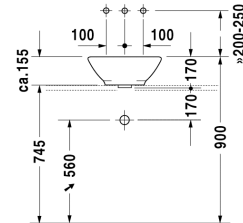

Washbowl # 032542..00

|< 420 mm >|

Bacino

Washbowl	Dimension	Weight	Order number
with overflow, without tap platform, overflow clip chrome included, fixings included, 420 mm			
Colors			
00 White Alpin			
Variant			
420 mm ☒	ø 420 mm	7,000 kg	032542..00
Accessories			
Pop-up basin waste	-	0,500 kg	005031
Pop-up basin waste	-	0,500 kg	005051

All drawings contain the necessary measurements which are subject to standard tolerances. They are stated in mm and are non-binding. Exact measurements, in particular for customised installation scenarios, can only be taken from the finished ceramic piece.