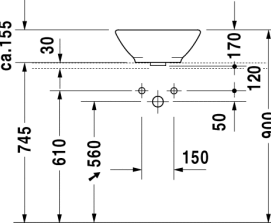

Washbowl # 032542..00

|< 420 mm >|

Bacino

Washbowl	Dimension	Weight	Order number
with overflow, without tap platform, overflow clip chrome included, fixings included, 420 mm			
Colors			
00 White Alpin			
Variant			
420 mm ☒	ø 420 mm	7,000 kg	032542..00
Accessories			
Pop-up basin waste	-	0,500 kg	005031
Pop-up basin waste	-	0,500 kg	005051

All drawings contain the necessary measurements which are subject to standard tolerances. They are stated in mm and are non-binding. Exact measurements, in particular for customised installation scenarios, can only be taken from the finished ceramic piece.