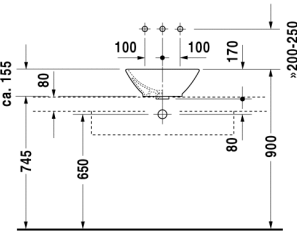

Washbowl # 032542..00

|< 420 mm >|

Bacino

Washbowl	Dimension	Weight	Order number
with overflow, without tap platform, overflow clip chrome included, fixings included, 420 mm			
Colors			
00 White Alpin			
Variant			
420 mm ☒	ø 420 mm	7,000 kg	032542..00
Accessories			
Pop-up basin waste	-	0,500 kg	005031
Pop-up basin waste	-	0,500 kg	005051

All drawings contain the necessary measurements which are subject to standard tolerances. They are stated in mm and are non-binding. Exact measurements, in particular for customised installation scenarios, can only be taken from the finished ceramic piece.