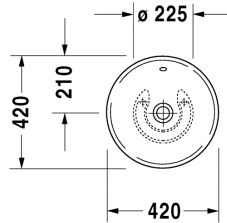

Washbowl # 032542..00

|< 420 mm >|

Bacino

Washbowl	Dimension	Weight	Order number
with overflow, without tap platform, overflow clip chrome included, fixings included, 420 mm			
Colors			
00 White Alpin			
Variant			
420 mm ☒	ø 420 mm	7,000 kg	032542..00
Accessories			
Pop-up basin waste	-	0,500 kg	005031
Pop-up basin waste	-	0,500 kg	005051

All drawings contain the necessary measurements which are subject to standard tolerances. They are stated in mm and are non-binding. Exact measurements, in particular for customised installation scenarios, can only be taken from the finished ceramic piece.