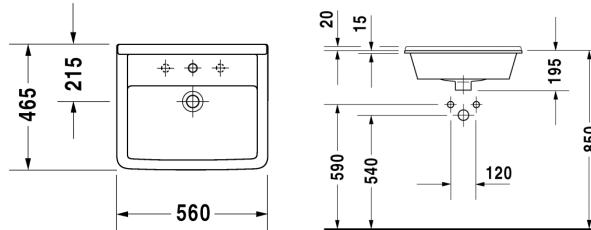

Vanity basin # 030256..00

|< 560 mm >|

Starck 3

Vanity basin	Dimension	Weight	Order number
countertop basin, with overflow, with tap platform, 560 mm			
Colors			
00 White Alpin			
Variant			
560 mm ○ ● ○	560 x 460 mm	14,000 kg	030256..00

All drawings contain the necessary measurements which are subject to standard tolerances. They are stated in mm and are non-binding. Exact measurements, in particular for customised installation scenarios, can only be taken from the finished ceramic piece.