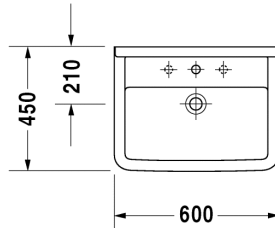

Washbasin # 030060..00

|< 600 mm >|

Starck 3

Washbasin	Dimension	Weight	Order number
with overflow, with tap platform, 600 mm			
Colors			
00 White Alpin			
Variant			
600 mm ○ ● ○	600 x 450 mm	19,000 kg	030060..00
Accessories			
Siphon cover	165 x 240 mm	5,800 kg	086517
Pedestal	150 x 210 mm	14,000 kg	086516
Siphon cover	170 x 285 mm	8,100 kg	086515
Fixing			
Fixing	ø 10 x 140 mm	0,200 kg	695100

All drawings contain the necessary measurements which are subject to standard tolerances. They are stated in mm and are non-binding. Exact measurements, in particular for customised installation scenarios, can only be taken from the finished ceramic piece.