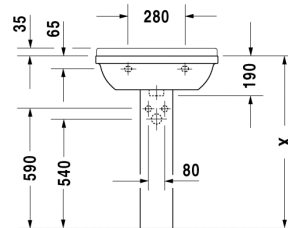

Washbasin # 030060..00

|< 600 mm >|

Starck 3

Washbasin	Dimension	Weight	Order number
with overflow, with tap platform, 600 mm			
Colors			
00 White Alpin			
Variant			
600 mm ○ ● ○	600 x 450 mm	19,000 kg	030060..00
Accessories			
Siphon cover	165 x 240 mm	5,800 kg	086517
Pedestal	150 x 210 mm	14,000 kg	086516
Siphon cover	170 x 285 mm	8,100 kg	086515
Fixing			
Fixing	ø 10 x 140 mm	0,200 kg	695100

All drawings contain the necessary measurements which are subject to standard tolerances. They are stated in mm and are non-binding. Exact measurements, in particular for customised installation scenarios, can only be taken from the finished ceramic piece.