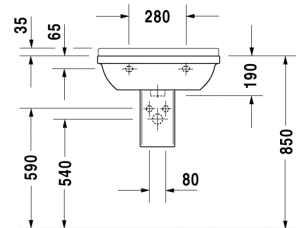

Washbasin # 030060..00

|< 600 mm >|

Starck 3

Washbasin	Dimension	Weight	Order number
with overflow, with tap platform, 600 mm			
Colors			
00 White Alpin			
Variant			
600 mm ○ ● ○	600 x 450 mm	19,000 kg	030060..00
Accessories			
Siphon cover	165 x 240 mm	5,800 kg	086517
Pedestal	150 x 210 mm	14,000 kg	086516
Siphon cover	170 x 285 mm	8,100 kg	086515
Fixing			
Fixing	ø 10 x 140 mm	0,200 kg	695100

All drawings contain the necessary measurements which are subject to standard tolerances. They are stated in mm and are non-binding. Exact measurements, in particular for customised installation scenarios, can only be taken from the finished ceramic piece.