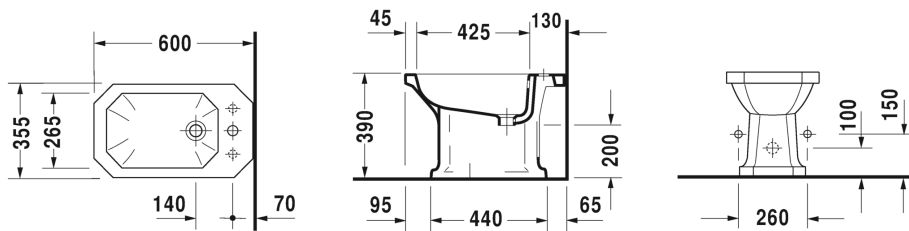

**1930 Series Bidet floor standing # 0267100000**

| < 355 mm > |

Bidet floor standing	Dimension	Weight	Order number
with overflow, with tap platform			
<b>Colors</b>			
00 White Alpin			
<b>Variant</b>			
	355 x 600 mm	23.800 kilogram	0267100000
Sanitary ceramics with the special WonderGliss surface finish will remain clean and attractive-looking for a long time to come. When ordering WonderGliss please add a "1" as eleventh digit to the model number.			
<b>Accessory</b>			
Fixing for floor standing bidet, floor standing toilet and siphon cover, caps white and chrome	Ø 6 x 70 mm	0.400 kilogram	006701

All drawings contain the necessary measurements which are subject to standard tolerances. They are stated in mm and are non-binding. Exact measurements, in particular for customised installation scenarios, can only be taken from the finished ceramic piece.