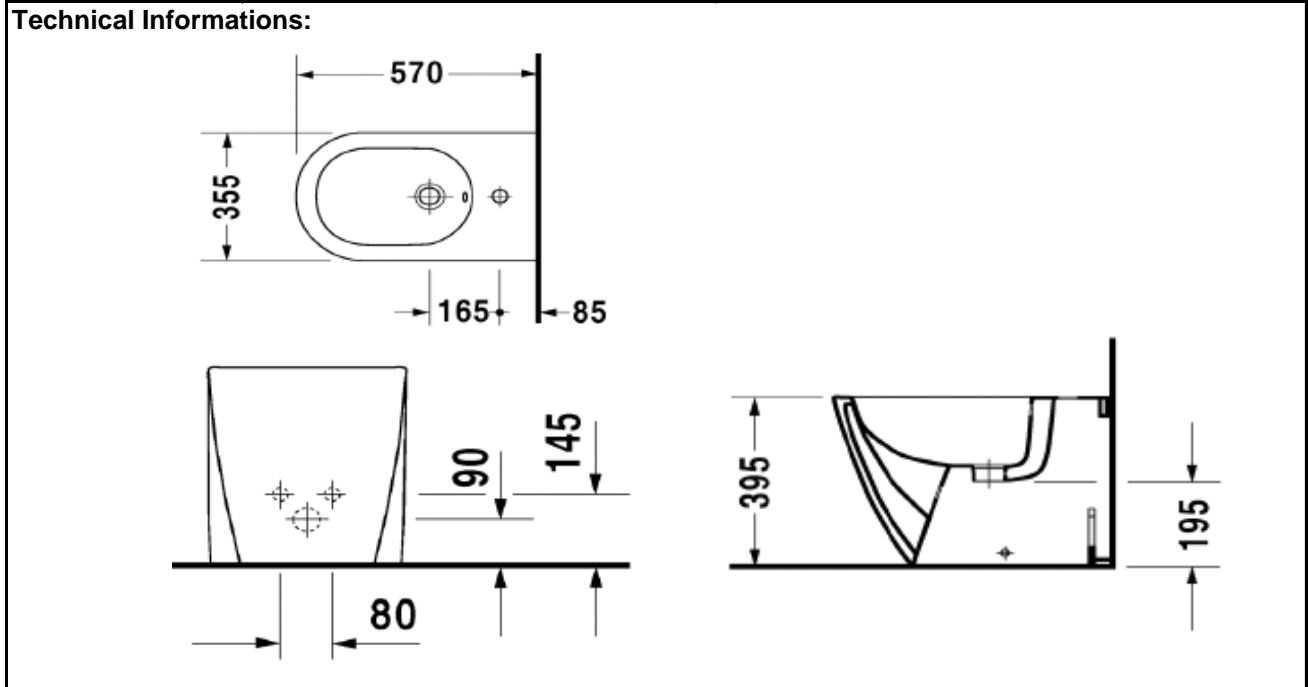

SPECIFICATION SHEET

BRAND:		Product Photo: 
ORIGIN:	Germany	
SERIES:	PHILIPPE STARCK 2	
PRODUCT DESCRIPTION:	Floor standing bidet 570 x 355mm, 1 tap hole fixings included	
MODEL No.	026310.00001	
FINISH/COLOUR:	White Alpin	
DIMENSIONS:	570mm x 355mm x 395mm	
OPTIONAL MATCHING PARTS:	tube siphon (P-trap)	