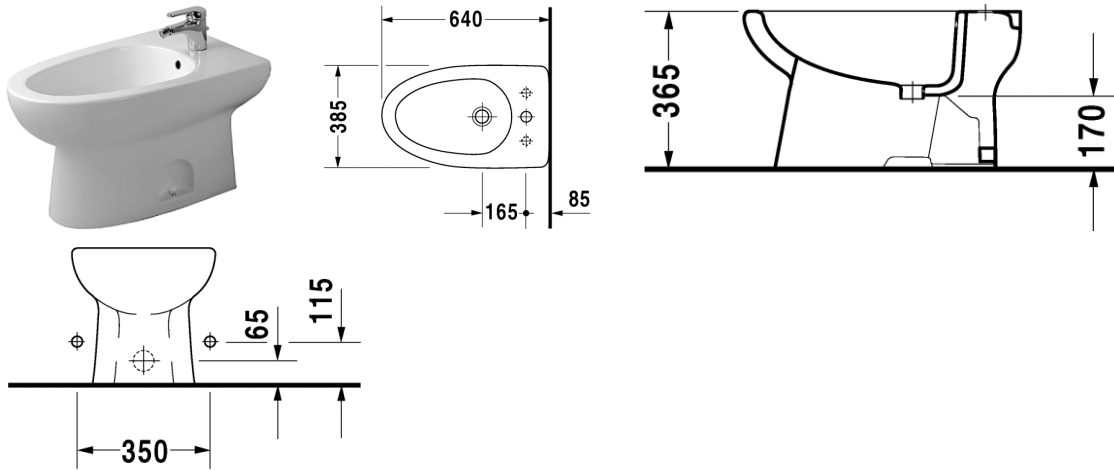

Bidet floor standing Metro # 026210..00

|< 385 mm >|

US Toilets

Bidet floor standing Metro	Dimension	Weight	Order number
fixings included			
Colors			
00 White Alpin			
Variant			
	385 x 640 mm	23,000 kg	026210..00

All drawings contain the necessary measurements which are subject to standard tolerances. They are stated in mm and are non-binding. Exact measurements, in particular for customised installation scenarios, can only be taken from the finished ceramic piece.