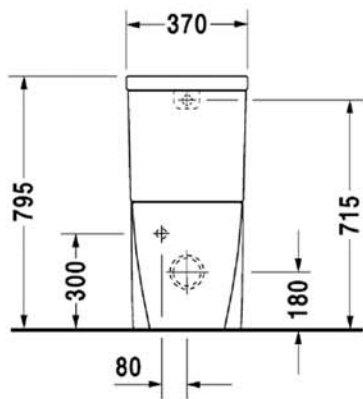

**Toilet close-coupled # 023809..00**

| < 355 mm > |

Starck 2

Toilet close-coupled	Dimension	Weight	Order number
washdown model, (without cistern), Outlet for Vario connector set, for horizontal and vertical outlet, length adjustable from 70 - 210 mm, and vario connecting bend, vertical outlet from 200 - 240 mm, fixings included			
<b>Colors</b>			
00 White Alpin			
<b>Variant</b>			
	355 x 640 mm	24,500 kg	023809..00
<b>Accessories</b>			
Cistern	370 x 180 mm	10,400 kg	872910
Toilet seat and cover	-	3,200 kg	006699
Toilet seat and cover	-	3,000 kg	006691
Vario connecting bend	Ø 100 mm	0,700 kg	899025

All drawings contain the necessary measurements which are subject to standard tolerances. They are stated in mm and are non-binding. Exact measurements, in particular for customised installation scenarios, can only be taken from the finished ceramic piece.