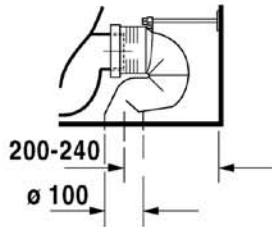

**Toilet close-coupled # 023809..00**

| < 355 mm > |

Starck 2

Toilet close-coupled	Dimension	Weight	Order number
washdown model, (without cistern), Outlet for Vario connector set, for horizontal and vertical outlet, length adjustable from 70 - 210 mm, and vario connecting bend, vertical outlet from 200 - 240 mm, fixings included			
<b>Colors</b>			
00 White Alpin			
<b>Variant</b>			
	355 x 640 mm	24,500 kg	023809..00
<b>Accessories</b>			
Cistern	370 x 180 mm	10,400 kg	872910
Toilet seat and cover	-	3,200 kg	006699
Toilet seat and cover	-	3,000 kg	006691
Vario connecting bend	Ø 100 mm	0,700 kg	899025

All drawings contain the necessary measurements which are subject to standard tolerances. They are stated in mm and are non-binding. Exact measurements, in particular for customised installation scenarios, can only be taken from the finished ceramic piece.