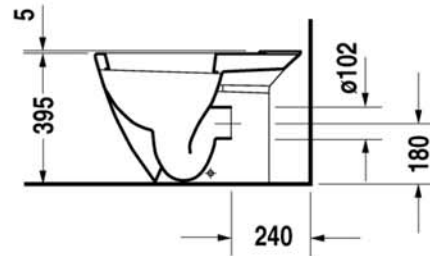

**Toilet close-coupled # 023809..00**

| < 355 mm > |

Starck 2

Toilet close-coupled	Dimension	Weight	Order number
washdown model, (without cistern), Outlet for Vario connector set, for horizontal and vertical outlet, length adjustable from 70 - 210 mm, and vario connecting bend, vertical outlet from 200 - 240 mm, fixings included			
<b>Colors</b>			
00 White Alpin			
<b>Variant</b>			
	355 x 640 mm	24,500 kg	023809..00
<b>Accessories</b>			
Cistern	370 x 180 mm	10,400 kg	872910
Toilet seat and cover	-	3,200 kg	006699
Toilet seat and cover	-	3,000 kg	006691
Vario connecting bend	Ø 100 mm	0,700 kg	899025

All drawings contain the necessary measurements which are subject to standard tolerances. They are stated in mm and are non-binding. Exact measurements, in particular for customised installation scenarios, can only be taken from the finished ceramic piece.