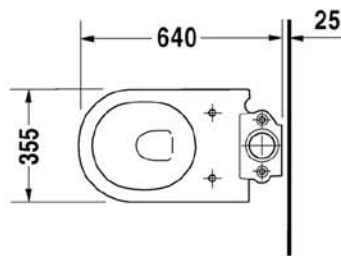

**Toilet close-coupled # 023809..00**

| < 355 mm > |

Starck 2

Toilet close-coupled	Dimension	Weight	Order number
washdown model, (without cistern), Outlet for Vario connector set, for horizontal and vertical outlet, length adjustable from 70 - 210 mm, and vario connecting bend, vertical outlet from 200 - 240 mm, fixings included			
<b>Colors</b>			
00 White Alpin			
<b>Variant</b>			
	355 x 640 mm	24,500 kg	023809..00
<b>Accessories</b>			
Cistern	370 x 180 mm	10,400 kg	872910
Toilet seat and cover	-	3,200 kg	006699
Toilet seat and cover	-	3,000 kg	006691
Vario connecting bend	Ø 100 mm	0,700 kg	899025

All drawings contain the necessary measurements which are subject to standard tolerances. They are stated in mm and are non-binding. Exact measurements, in particular for customised installation scenarios, can only be taken from the finished ceramic piece.