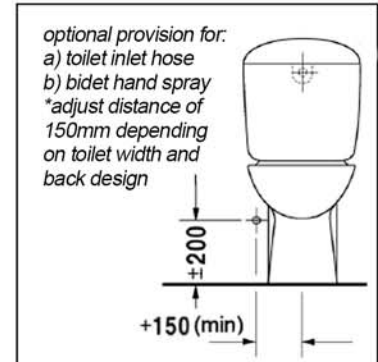

**Toilet close-coupled # 023809..00**

| < 355 mm > |

Starck 2

Toilet close-coupled	Dimension	Weight	Order number
washdown model, (without cistern), Outlet for Vario connector set, for horizontal and vertical outlet, length adjustable from 70 - 210 mm, and vario connecting bend, vertical outlet from 200 - 240 mm, fixings included			
<b>Colors</b>			
00 White Alpin			
<b>Variant</b>			
	355 x 640 mm	24,500 kg	023809..00
<b>Accessories</b>			
Cistern	370 x 180 mm	10,400 kg	872910
Toilet seat and cover	-	3,200 kg	006699
Toilet seat and cover	-	3,000 kg	006691
Vario connecting bend	Ø 100 mm	0,700 kg	899025

All drawings contain the necessary measurements which are subject to standard tolerances. They are stated in mm and are non-binding. Exact measurements, in particular for customised installation scenarios, can only be taken from the finished ceramic piece.