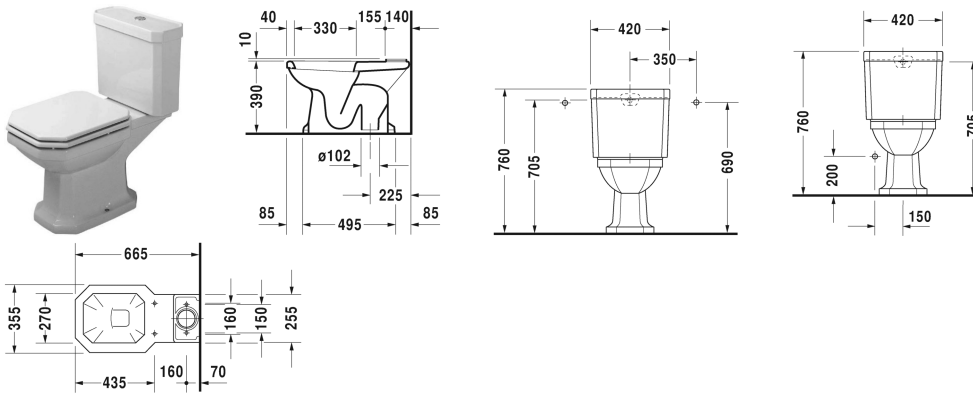

1930 Series Toilet close-coupled # 0227010000

| < 355 mm > |

Toilet close-coupled	Dimension	Weight	Order number
washdown model, (without cistern), EWL class 2, 6,0 l, vertical outlet			
Colors			
00 White Alpin			
Variant			
◆	355 x 665 mm	25.500 kilogram	0227010000
Sanitary ceramics with the special WonderGliss surface finish will remain clean and attractive-looking for a long time to come. When ordering WonderGliss please add a "1" as eleventh digit to the model number.			
Accessory			
Fixing for floor standing bidet, floor standing toilet and siphon cover, caps white and chrome	Ø 6 x 70 mm	0.400 kilogram	006701
Suitable products			
Toilet seat and cover octagonal seat hole, hinges stainless steel, without soft closure,			006481
Toilet seat and cover oval seat hole, hinges stainless steel, without soft closure,			006661
Toilet seat and cover octagonal seat hole, walnut coloured, hinges stainless steel, without soft closure,			006221
Cistern for bottom left supply, 430 x 175 mm	430 x 175 mm		087221
Cistern with Dual Flush mechanism, chrome, 6/3 l, for side supply, 430 x 175 mm	430 x 175 mm		087220
Toilet seat and cover octagonal seat hole, hinges stainless steel, with soft closure,			006489

All drawings contain the necessary measurements which are subject to standard tolerances. They are stated in mm and are non-binding. Exact measurements, in particular for customised installation scenarios, can only be taken from the finished ceramic piece.