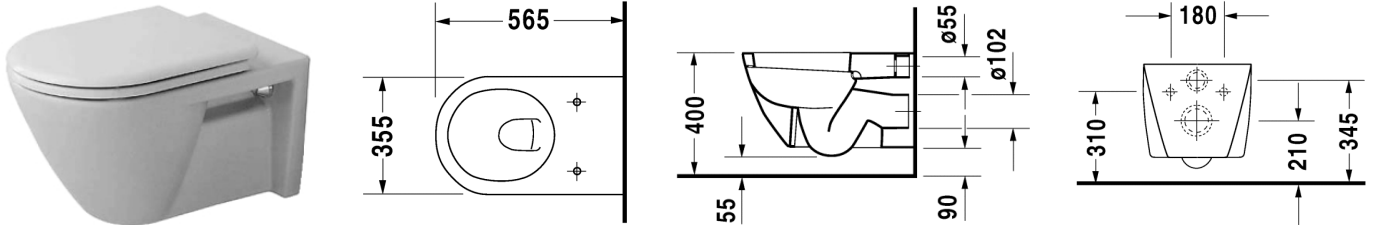

Toilet wall mounted # 016009..00

|< 355 mm >|

Starck 2

Toilet wall mounted	Dimension	Weight	Order number
washdown model			
Colors			
00 White Alpin			
Variant			
	355 x 565 mm	24,000 kg	016009..00
Accessories			
Toilet seat and cover	-	3,000 kg	006691
Toilet seat and cover	-	3,200 kg	006699
Noise reduction gasket	-	0,300 kg	005020
Fixing			
Fixing	Ø 12 x 180 mm	0,200 kg	006500

All drawings contain the necessary measurements which are subject to standard tolerances. They are stated in mm and are non-binding. Exact measurements, in particular for customised installation scenarios, can only be taken from the finished ceramic piece.