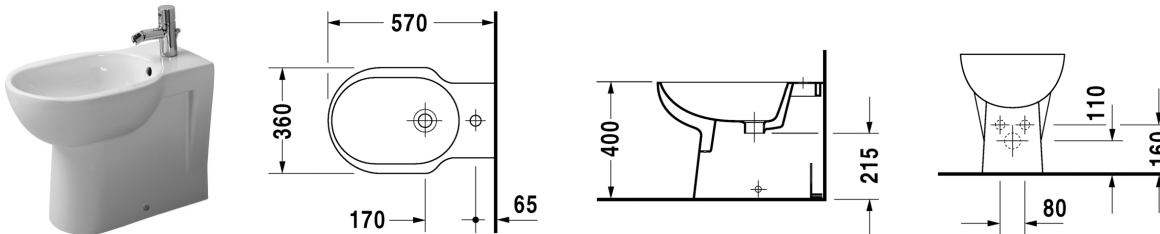

Bathroom_Foster Bidet floor standing # 0134100000

| < 360 millimetre > |

Bidet floor standing	Dimension	Weight	Order number
with overflow, with tap platform, fixings included			
Colors			
00 White Alpin			
Variant			
	360 x 570 millimetre	18.700 kilogram	0134100000
Sanitary ceramics with the special WonderGliss surface finish will remain clean and attractive-looking for a long time to come. When ordering WonderGliss please add a "1" as eleventh digit to the model number.			

All drawings contain the necessary measurements which are subject to standard tolerances. They are stated in mm and are non-binding. Exact measurements, in particular for customised installation scenarios, can only be taken from the finished ceramic piece.