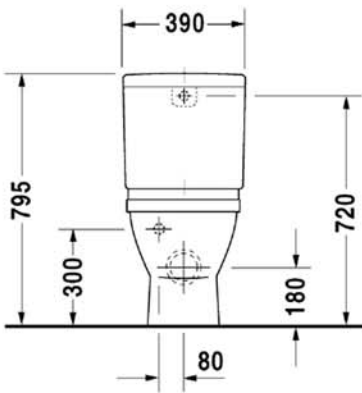

**Toilet close-coupled # 012809..00**

| < 360 mm > |

Starck 3

Toilet close-coupled	Dimension	Weight	Order number
washdown model, (without cistern), Outlet for Vario connector set, for horizontal and vertical outlet, length adjustable from 70 - 210 mm, and vario connecting bend, vertical outlet from 200 - 240 mm, fixings included			
<b>Colors</b>			
00 White Alpin			
<b>Variant</b>			
	360 x 655 mm	31,300 kg	012809..00
<b>Accessories</b>			
Cistern	390 x 185 mm	13,000 kg	092010
Toilet seat and cover	-	2,300 kg	006381
Toilet seat and cover	-	2,700 kg	006389
Vario connecting bend	Ø 100 mm	0,700 kg	899025

All drawings contain the necessary measurements which are subject to standard tolerances. They are stated in mm and are non-binding. Exact measurements, in particular for customised installation scenarios, can only be taken from the finished ceramic piece.