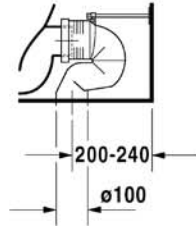

**Toilet close-coupled # 012809..00**

| < 360 mm > |

Starck 3

Toilet close-coupled	Dimension	Weight	Order number
washdown model, (without cistern), Outlet for Vario connector set, for horizontal and vertical outlet, length adjustable from 70 - 210 mm, and vario connecting bend, vertical outlet from 200 - 240 mm, fixings included			
<b>Colors</b>			
00 White Alpin			
<b>Variant</b>			
	360 x 655 mm	31,300 kg	012809..00
<b>Accessories</b>			
Cistern	390 x 185 mm	13,000 kg	092010
Toilet seat and cover	-	2,300 kg	006381
Toilet seat and cover	-	2,700 kg	006389
Vario connecting bend	Ø 100 mm	0,700 kg	899025

All drawings contain the necessary measurements which are subject to standard tolerances. They are stated in mm and are non-binding. Exact measurements, in particular for customised installation scenarios, can only be taken from the finished ceramic piece.