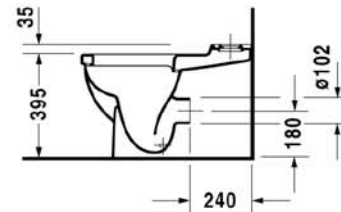

**Toilet close-coupled # 012809..00**

| < 360 mm > |

Starck 3

Toilet close-coupled	Dimension	Weight	Order number
washdown model, (without cistern), Outlet for Vario connector set, for horizontal and vertical outlet, length adjustable from 70 - 210 mm, and vario connecting bend, vertical outlet from 200 - 240 mm, fixings included			
<b>Colors</b>			
00 White Alpin			
<b>Variant</b>			
	360 x 655 mm	31,300 kg	012809..00
<b>Accessories</b>			
Cistern	390 x 185 mm	13,000 kg	092010
Toilet seat and cover	-	2,300 kg	006381
Toilet seat and cover	-	2,700 kg	006389
Vario connecting bend	Ø 100 mm	0,700 kg	899025

All drawings contain the necessary measurements which are subject to standard tolerances. They are stated in mm and are non-binding. Exact measurements, in particular for customised installation scenarios, can only be taken from the finished ceramic piece.