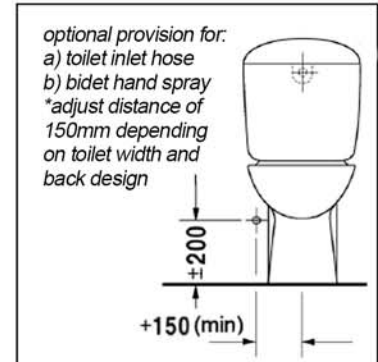

**Toilet close-coupled # 012809..00**

| < 360 mm > |

Starck 3

Toilet close-coupled	Dimension	Weight	Order number
washdown model, (without cistern), Outlet for Vario connector set, for horizontal and vertical outlet, length adjustable from 70 - 210 mm, and vario connecting bend, vertical outlet from 200 - 240 mm, fixings included			
<b>Colors</b>			
00 White Alpin			
<b>Variant</b>			
	360 x 655 mm	31,300 kg	012809..00
<b>Accessories</b>			
Cistern	390 x 185 mm	13,000 kg	092010
Toilet seat and cover	-	2,300 kg	006381
Toilet seat and cover	-	2,700 kg	006389
Vario connecting bend	Ø 100 mm	0,700 kg	899025

All drawings contain the necessary measurements which are subject to standard tolerances. They are stated in mm and are non-binding. Exact measurements, in particular for customised installation scenarios, can only be taken from the finished ceramic piece.