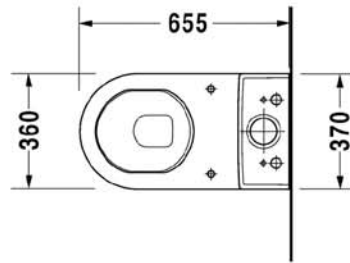

**Toilet close-coupled # 012809..00**

| < 360 mm > |

Starck 3

Toilet close-coupled	Dimension	Weight	Order number
washdown model, (without cistern), Outlet for Vario connector set, for horizontal and vertical outlet, length adjustable from 70 - 210 mm, and vario connecting bend, vertical outlet from 200 - 240 mm, fixings included			
<b>Colors</b>			
00 White Alpin			
<b>Variant</b>			
	360 x 655 mm	31,300 kg	012809..00
<b>Accessories</b>			
Cistern	390 x 185 mm	13,000 kg	092010
Toilet seat and cover	-	2,300 kg	006381
Toilet seat and cover	-	2,700 kg	006389
Vario connecting bend	Ø 100 mm	0,700 kg	899025

All drawings contain the necessary measurements which are subject to standard tolerances. They are stated in mm and are non-binding. Exact measurements, in particular for customised installation scenarios, can only be taken from the finished ceramic piece.